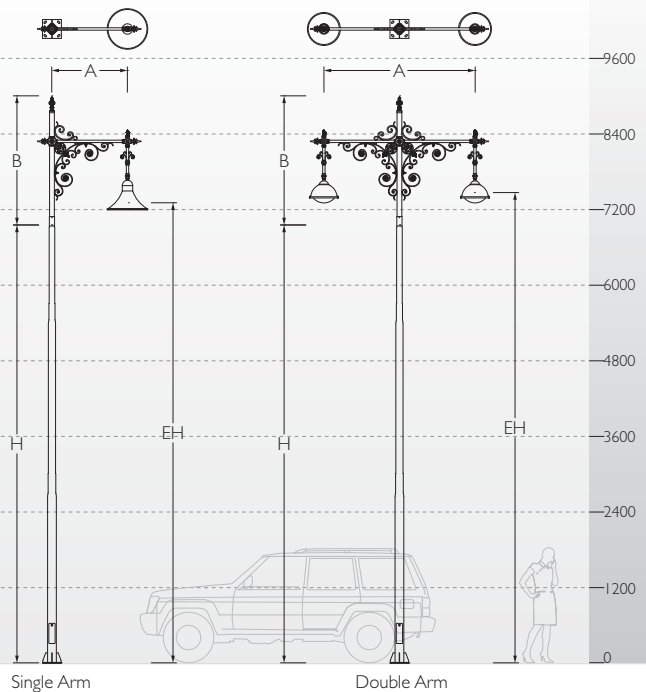

French Orna Lighting Poles

French Orna with its arched tubular design offers the consummate blend of beauty and business.

ID	Arms	A	B	H	EH	Mounting
PI KP-8290	Single Arm	725	1750	4250	4759	KP-51
PI KP-8291	Double Arm	1450	1750	4250	4926	KP-51
PI KP-8255	Single Arm	725	1750	7250	7759	KP-51
PI KP-8256	Double Arm	1450	1750	7250	7926	KP-51
PI KP-8257	Asymmetrical Arm	1450	2750	6250	6812/7878	KP-51

Fixture Options

Note : Plan view are indicative. PI Swaged Pole.

Victorian Lighting Poles

Victorian is a traditional design that reflects the grandeur of an earlier time. It is a overall lighting solution to recreate, renovate and honor historical streetscapes.

ID	Arms	A	B	H	EH	Mounting
PI KP-8258	Single Arm	1200	2000	7000	7303	KP-51
PI KP-8259	Double Arm	2400	2000	7000	7464	KP-51

Fixture Options

Crown

Crown

Pelican Fort

Single Arm

Double Arm

Note : Plan view are indicative. PI Swaged Pole.