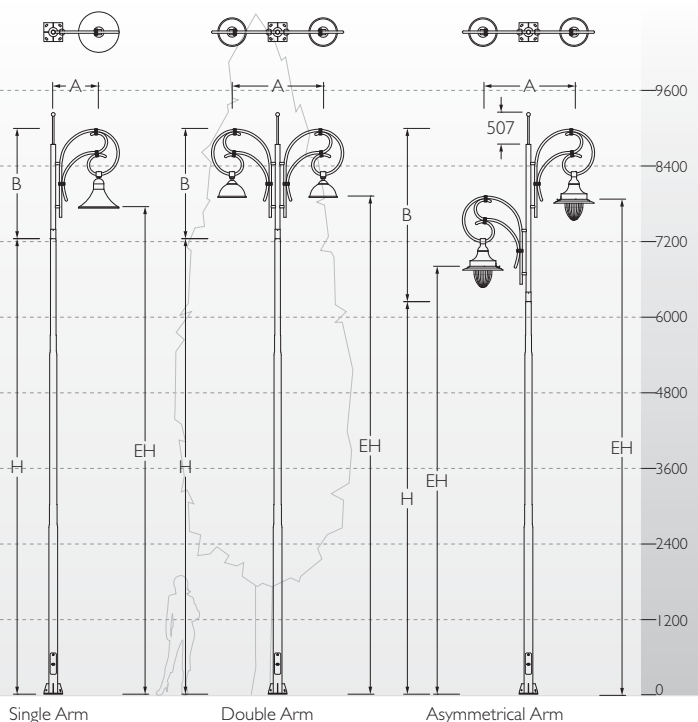

French Orna Lighting Poles

French Orna with its arched tubular design offers the consummate blend of beauty and business.

ID	Arms	A	B	H	EH	Mounting
PI KP-8290	Single Arm	725	1750	4250	4759	KP-51
PI KP-8291	Double Arm	1450	1750	4250	4926	KP-51
PI KP-8255	Single Arm	725	1750	7250	7759	KP-51
PI KP-8256	Double Arm	1450	1750	7250	7926	KP-51
PI KP-8257	Asymmetrical Arm	1450	2750	6250	6812/7878	KP-51

Fixture Options

Note : Plan view are indicative. PI Swaged Pole.

Victorian Lighting Poles

Victorian is a traditional design that reflects the grandeur of an earlier time. It is a overall lighting solution to recreate, renovate and honor historical streetscapes.

ID	Arms	A	B	H	EH	Mounting
PI KP-8258	Single Arm	1200	2000	7000	7303	KP-51
PI KP-8259	Double Arm	2400	2000	7000	7464	KP-51

Fixture Options

Crown

Crown

Pelican Fort

Single Arm

Double Arm

Note : Plan view are indicative. PI Swaged Pole.