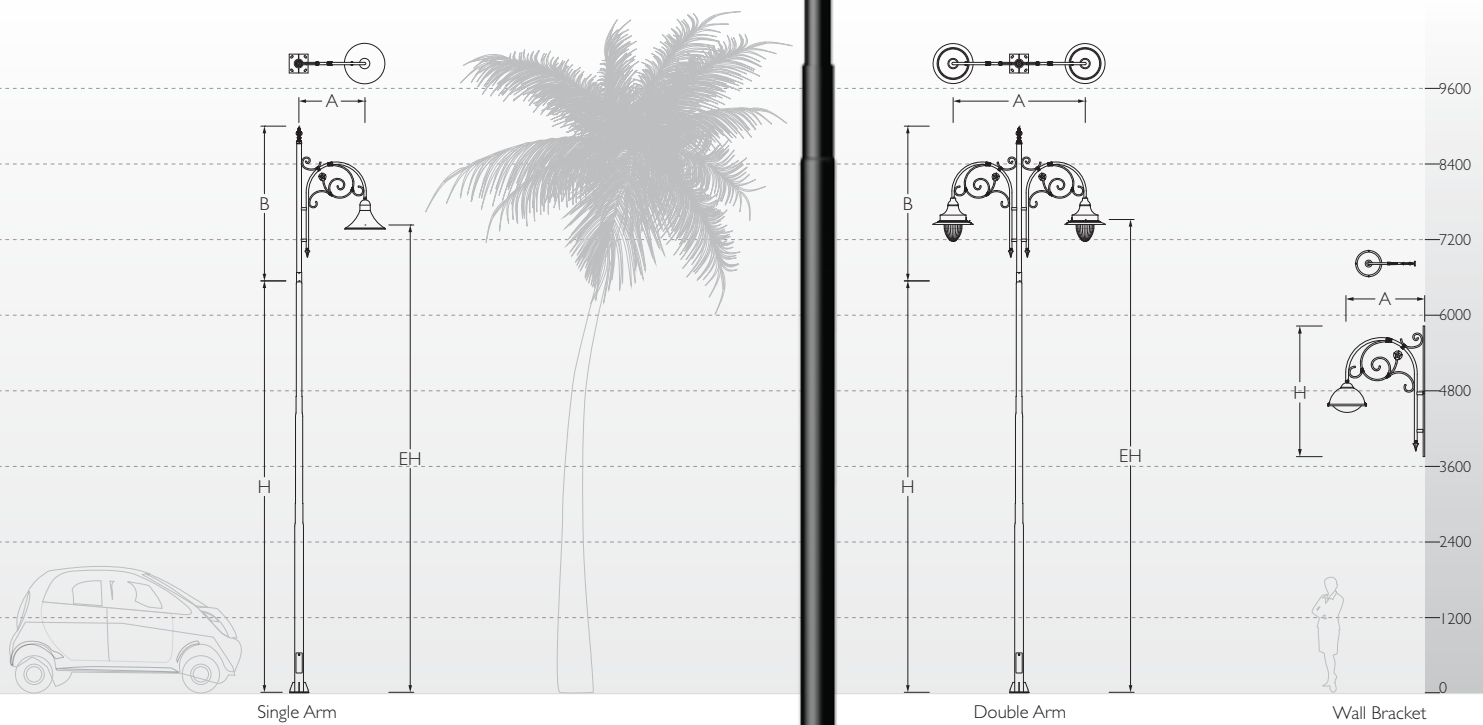

Classique Lighting Poles

Classique with its arched tubular design offers artistic, inventive style and solid, proven integrity, giving it a touch of timelessness. From stylistic considerations to the more practical aspects of durability, reinforcing the character of a public space and offer you the consummate blend of beauty and business.

ID	Arms	A	B	H	EH	Mounting
KP-2059	Wall Bracket	1035	---	1720	---	---
P1 KP-8253	Single Arm	1050	2460	6540	7429	KP-51
P1 KP-8254	Double Arm	2100	2460	6540	7516	KP-51
P2 KP-8251	Single Arm	1050	2460	4540	5429	KP-53
P2 KP-8252	Double Arm	2100	2460 <td 4540	5516	KP-53	

Note : Plan view are indicative. P1 Swaged Pole. P2 Conical Pole.

Tiffany Lighting Poles

The traditional spirit **Tiffany** is expressed by rhythmic aesthetic of arched lines and scrolls.

ID	Arms	A	B	H	EH	Mounting
PI KP-8292	Single Arm	1200	2900	4100	6099	KP-51
PI KP-8293	Double Arm	2400	2900	4100	6218	KP-51
PI KP-8245	Single Arm	1200	2900	6100	8099	KP-51
PI KP-8246	Double Arm	2400	2900	6100	8218	KP-51

Note : Plan view are indicative. PI Swaged Pole.