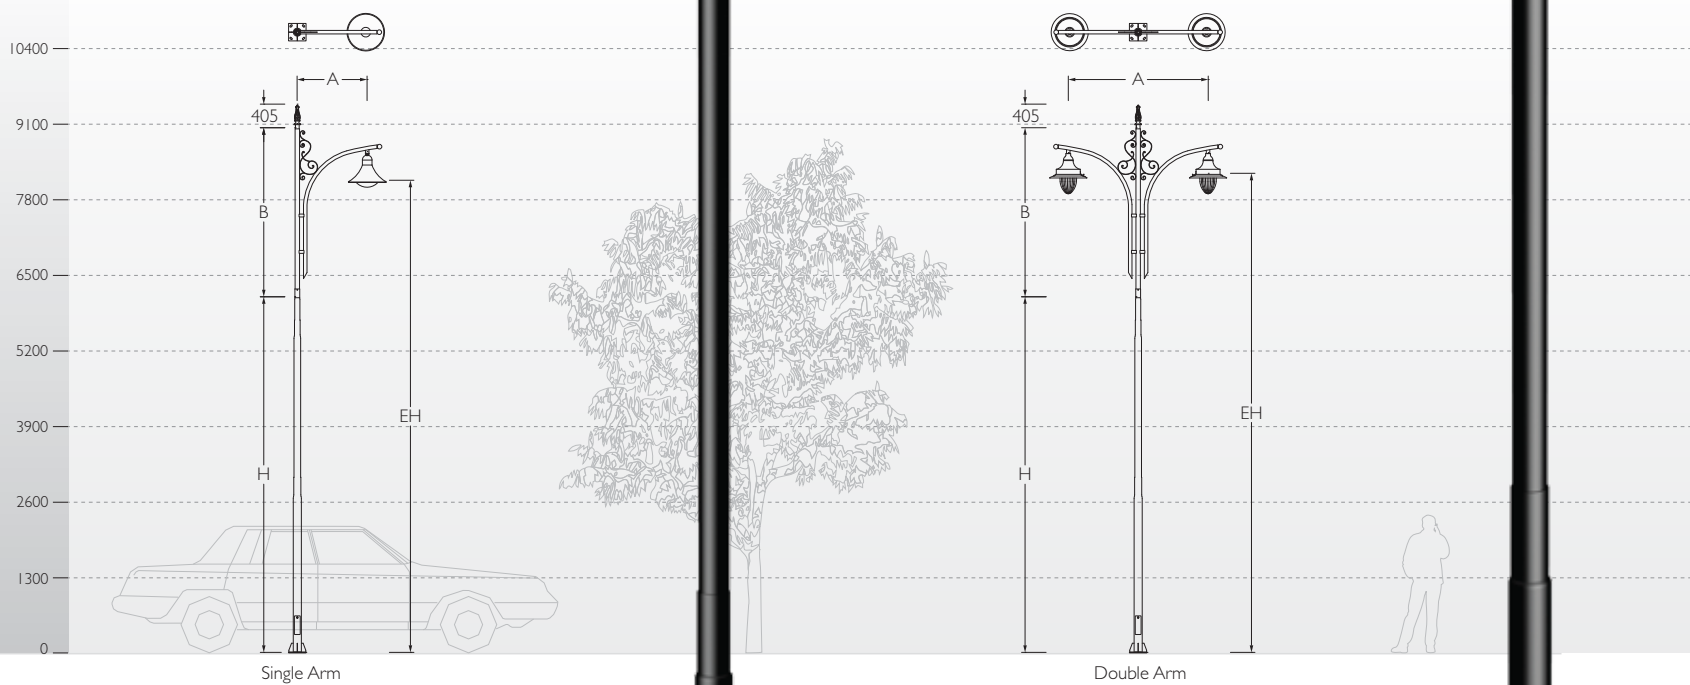

Classique Lighting Poles

Classique with its arched tubular design offers artistic, inventive style and solid, proven integrity, giving it a touch of timelessness. From stylistic considerations to the more practical aspects of durability, reinforcing the character of a public space and offer you the consummate blend of beauty and business.

ID	Arms	A	B	H	EH	Mounting
KP-2059	Wall Bracket	1035	---	1720	---	---
P1 KP-8253	Single Arm	1050	2460	6540	7429	KP-51
P1 KP-8254	Double Arm	2100	2460	6540	7516	KP-51
P2 KP-8251	Single Arm	1050	2460	4540	5429	KP-53
P2 KP-8252	Double Arm	2100	2460 <td 4540	5516	KP-53	

Note : Plan view are indicative. P1 Swaged Pole. P2 Conical Pole.

Tiffany Lighting Poles

The traditional spirit **Tiffany** is expressed by rhythmic aesthetic of arched lines and scrolls.

ID	Arms	A	B	H	EH	Mounting
PI KP-8292	Single Arm	1200	2900	4100	6099	KP-51
PI KP-8293	Double Arm	2400	2900	4100	6218	KP-51
PI KP-8245	Single Arm	1200	2900	6100	8099	KP-51
PI KP-8246	Double Arm	2400	2900	6100	8218	KP-51

Note : Plan view are indicative. PI Swaged Pole.