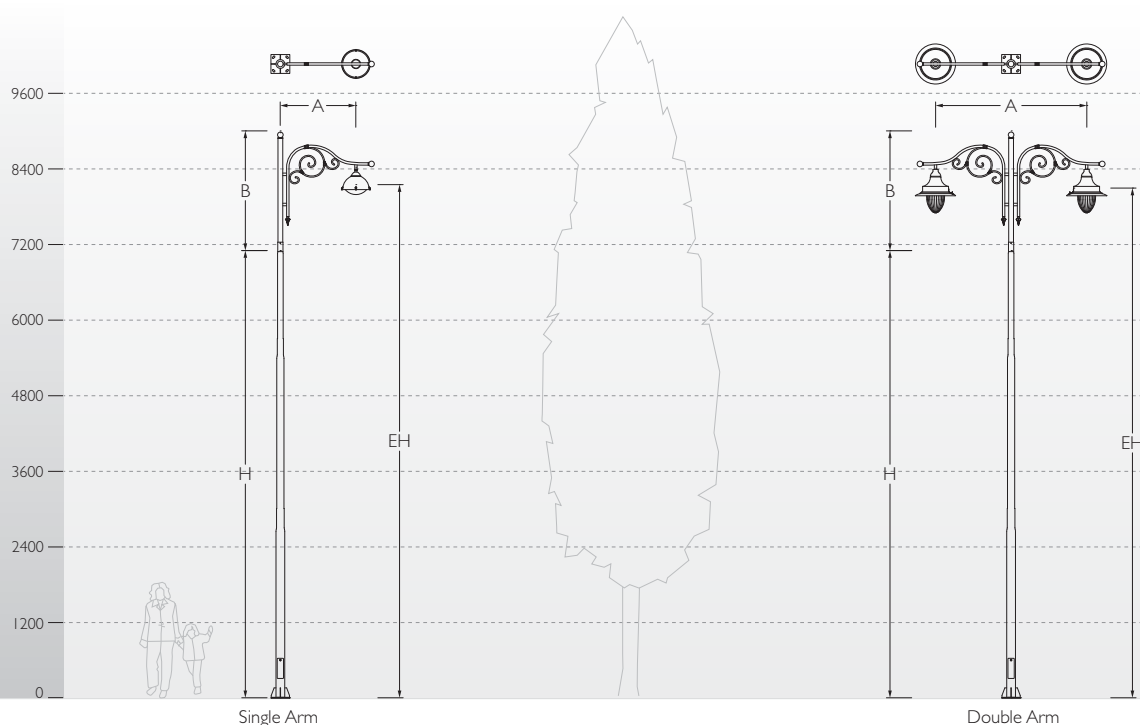

# Elegance Lighting Poles

**Elegance** is an architecturally designed solution which is discreetly fused with modernity. This pole offers a solution to the cities which are adopting modernity but also preserving their heritage values.

ID	Arms	A	B	H	EH	Mounting
PI KP-8286	Single Arm	1200	1800	4200	5147	KP-51
PI KP-8287	Double Arm	2400	1800	4200	5092	KP-51
PI KP-8247	Single Arm	1200	1800	7200	8147	KP-51
PI KP-8248	Double Arm	2400	1800	7200	8092	KP-51

Fixture Options

Emperor

Crown

Karona Fort

Note : Plan view are indicative. PI Swaged Pole.