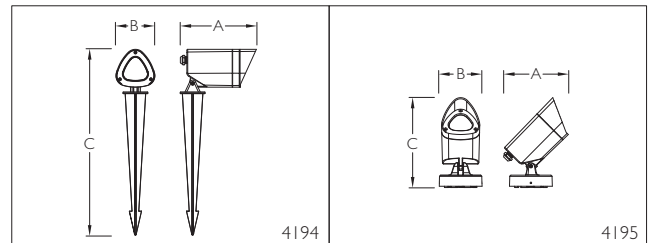

ID	Holder	A	B	C
4194	GU10	184	94	449
4195	GU10	151	100	210

For the latest technical information, Installation guidelines and product updates with LED service life please refer to the website at www.klite.in

Important Note : To ensure proper installation, kindly translate / communicate the installation instructions to a qualified electrician in their respective local language.