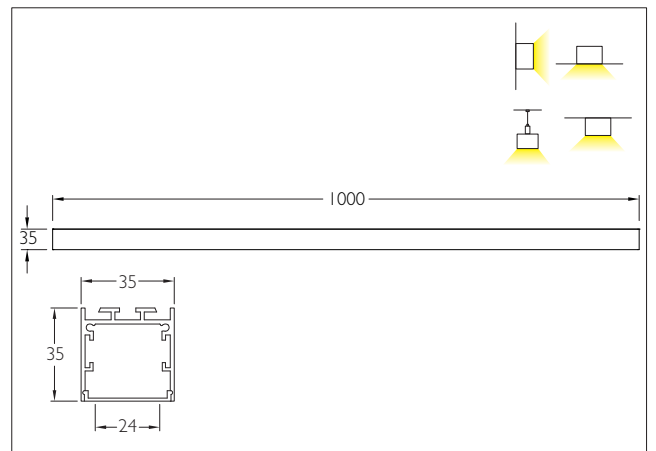

Area of Application

Corporate Offices, Malls, Supermarket, Restaurants, Receptions, Corridors, Commercial & Business Centers, Residential decoration lighting.

Aluminium End Cap

Steel Wire

Mounting Clip

ID

3198