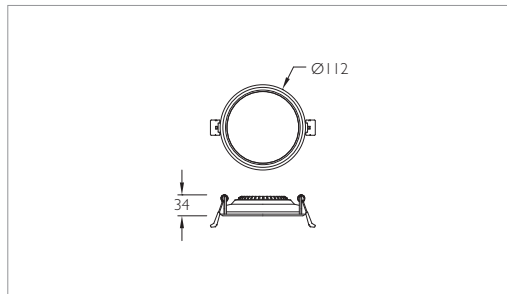

The luminous flux and the connected wattage quoted might change as a result of technical progress. For the latest technical information, Installation guidelines and product updates with LED service life please refer to the website at www.klite.in

Important Note : To ensure proper installation, kindly translate / communicate the installation instructions to a qualified electrician in their respective local language.

Tara - Round

ID	Wattage	Cutout(mm)
3307	8W LED	Ø105