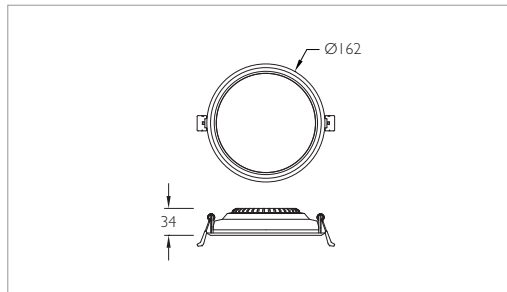

Important Note : To ensure proper installation, kindly translate / communicate the installation instructions to a qualified electrician in their respective local language.

Tara - Round

ID	Wattage	Cutout(mm)
3307	8W LED	Ø105

Tara - Round

ID	Wattage	Cutout(mm)
3308	15W LED	Ø155

Tara - Round

ID	Wattage	Cutout(mm)
3309	22W LED	Ø205

Tara - Square

ID	Wattage	Cutout(mm)
3310	8W LED	□105

Tara - Square

ID	Wattage	Cutout(mm)
3311	15W LED	□155