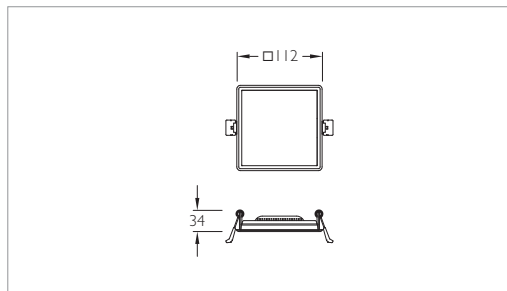

Important Note : To ensure proper installation, kindly translate / communicate the installation instructions to a qualified electrician in their respective local language.

Tara - Round

ID	Wattage	Cutout(mm)
3307	8W LED	Ø105

Tara - Round

ID	Wattage	Cutout(mm)
3308	15W LED	Ø155

Tara - Round

ID	Wattage	Cutout(mm)
3309	22W LED	Ø205

Tara - Square

ID	Wattage	Cutout(mm)
3310	8W LED	□105

Tara - Square

ID	Wattage	Cutout(mm)
3311	15W LED	□155