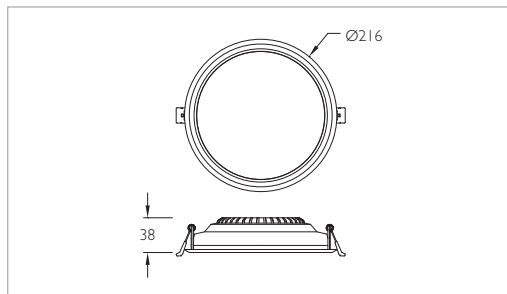

Important Note : To ensure proper installation, kindly translate / communicate the installation instructions to a qualified electrician in their respective local language.

Tara - Round

ID	Wattage	Cutout(mm)
3307	8W LED	Ø105

Tara - Round

ID	Wattage	Cutout(mm)
3308	15W LED	Ø155

Tara - Round

ID	Wattage	Cutout(mm)
3309	22W LED	Ø205

Tara - Square

ID	Wattage	Cutout(mm)
3310	8W LED	□105

Tara - Square

ID	Wattage	Cutout(mm)
3311	15W LED	□155