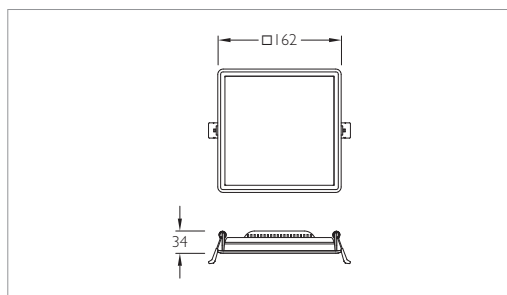

Important Note : To ensure proper installation, kindly translate / communicate the installation instructions to a qualified electrician in their respective local language.

Tara - Round

ID	Wattage	Cutout(mm)
3307	8W LED	Ø105

Tara - Round

ID	Wattage	Cutout(mm)
3308	15W LED	Ø155

Tara - Round

ID	Wattage	Cutout(mm)
3309	22W LED	Ø205

Tara - Square

ID	Wattage	Cutout(mm)
3310	8W LED	□105

Tara - Square

ID	Wattage	Cutout(mm)
3311	15W LED	□155