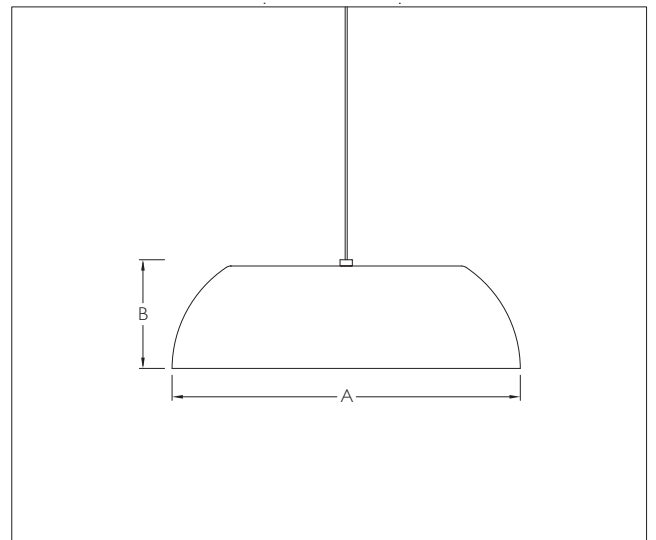

Sona Midi / Sona

"Sona" Pendant luminaire decorative design for interior lighting with rotationally symmetrical, uniform illumination on ground. The spun aluminium housing is ideal for better thermal management. Elegantly designed fixture under the green lighting, energy efficient category.

Technical Specifications

- Luminaire made of spun aluminium for better thermal management.
- UV stabilized translucent acrylic diffuser for excellent diffused lighting experience throughout the life of the fixture.
- Designed for mounting on ceiling with stainless steel suspension kit (1meter).
- Cable entries for through-wiring of mains supply cable.
- Protection class IP20
- CE - Conformity mark
- Prewired with constant current LED driver and suitable for operation on 240V, 50Hz single phase ac supply.

Product Benefits

- Attractive high quality housing and optics.
- Visual comfort with maximum energy saving
- Sturdy construction in order to maintain performance of the luminaire and to reduce maintenance costs.
- Quick & simple installation.
- Flexible deployment options with a wide spectrum of applications.

Area of Application

Corporate Offices, Malls, Restaurants, Receptions, Corridors, Commercial & Business Centers.

Available Finish

Black epoxy polyester powder coating.

ID	Wattage	A	B
2874	12W LED	Ø340	106
2875	18W LED	Ø410	123

The luminous flux and the connected wattage quoted might change as a result of technical progress. For the latest technical information, Installation guidelines and product updates with LED service life please refer to the website at www.klite.in

Important Note : To ensure proper installation, kindly translate / communicate the installation instructions to a qualified electrician in their respective local language.