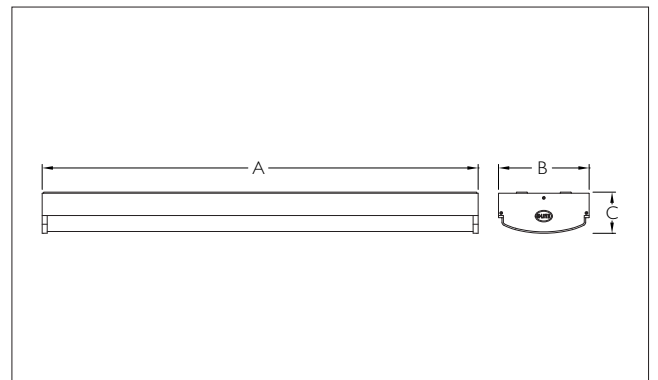

Metro

Surface mounting, sleek model, optima luminaire is the perfect fit for all indoor lighting applications. Efficient & effective light output with high light uniformity.

Technical Specifications

- The luminaire frame is made out of extruded aluminium.
- High efficiency polycarbonate diffuser for glare free, uniform light distribution.
- The side cover is of polycarbonate.
- The Luminaire Integrated with 9 / 18W LED.
- Cable entries for through-wiring of mains supply cable.
- Integral power supply
- Protection class IP 20
- Prewired with LED driver and suitable for operation on 240V, 50Hz single phase ac supply.

Available Finish

White epoxy polyester powder coating

CONSUMER LUMINAIRES

ID	Wattage	A	B	C
1591	9W LED	606	126	57
1592	18W LED	1206	126	57

The luminous flux and the connected wattage quoted might change as a result of technical progress. For the latest technical information, Installation guidelines and product updates with LED service life please refer to the website at www.klite.in