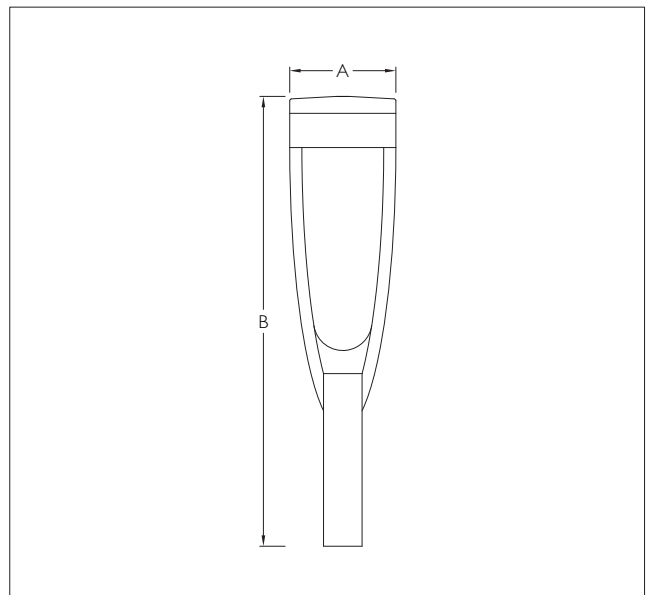

Technical Specifications

- Luminaire body made of hollow circular tube integrated with LED and supporting bracket.
- Luminaire integrated with 30W LED.
- Rotationally symmetrical, uniform illumination on ground.
- Bracket section welded by certified welders using high end MIG welding processes.
- Suitable for mounting on swaged pipe of 52mm OD of 200mm height.
- Cable entries for through-wiring of mains supply cable (max. 3 x 0.5 Sqmm)
- Integral power supply
- Earth connection
- Safety class I
- Protection class : IP54
- Prewired with LED driver and suitable for operation on 240V, 50Hz, single phase ac supply.

ID	Wattage	A	B
4849	30W LED	Ø166	704
4916	 30W LED	Ø166	704

Note :  Asymmetrical Distribution.

Installation Recommendation

For latest technical information, Installation guidelines and product updates please refer to our website at www.klite.in