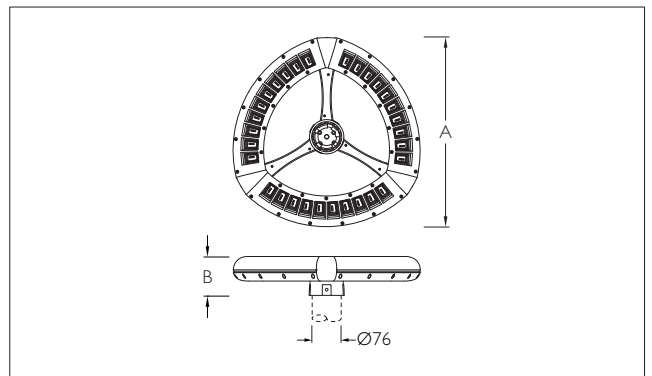

Valari 3

A modern heritage post top luminaire upgraded with high performance light engines. Aesthetically designed sturdy construction ensures a long life against all weather condition, maintaining initial performances through the lifetime of the installation. Designed for highest efficiency in terms of more lumens at reduced wattages.

Technical Specifications

- The luminaire totally weather proof with housing made of die cast aluminium.
- Lamp compartment encased in a glare free clear polycarbonate diffuser.
- Luminaire integrated with 60W LED.
- Suitable for mounting on 76mm OD pipe.
- Cable entries for through-wiring of mains supply cable.
- Integral power supply
- Earth connection
- Safety class I
- Protection class IP54
- CE - Conformity mark
- Suitable for operation on 240V, 50Hz single phase ac supply.

Product Benefits

- High luminous efficiency at reduced wattage.
- Elegance, Functionality.
- Environmental friendly, moisture proof, insect free.
- The diffuser contributes to the creation of ambience and to visual comfort by reducing glare.
- Low maintenance cost.
- Sustainable LED technology offers durability and optimal light output with low power consumption.

Area of Application

Illuminating parks, Gardens, commercial complex, Pathways in residential buildings & office complex.

Available Finish

Pure polyester powder coated Grey.

ID	Wattage	A	B
5367	60W LED	500	100

POST TOP LUMINAIRES

Accessory

A separate IP67 rated connector can be supplied for a secure connection to the network.

Installation Recommendation

For latest technical information, Installation guidelines and product updates please refer to our website at www.klite.in

Important Note : To ensure proper installation, kindly translate / communicate the installation instructions to a qualified electrician in their respective local language.