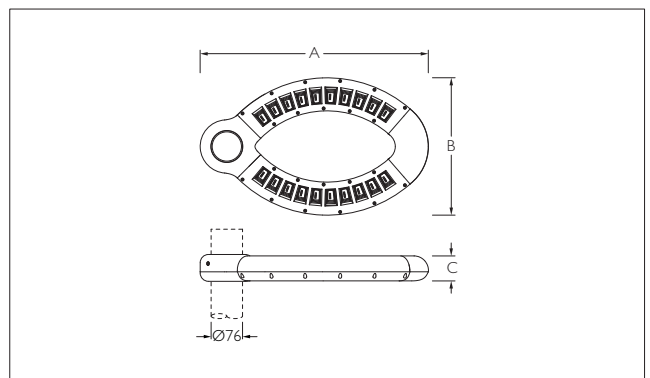

ID	Wattage	A	B	C
5366	40W LED	550	335	60

Accessory

A separate IP67 rated connector can be supplied for a secure connection to the network.

Installation Recommendation

For latest technical information, Installation guidelines and product updates please refer to our website at www.klite.in

Important Note : To ensure proper installation, kindly translate / communicate the installation instructions to a qualified electrician in their respective local language.