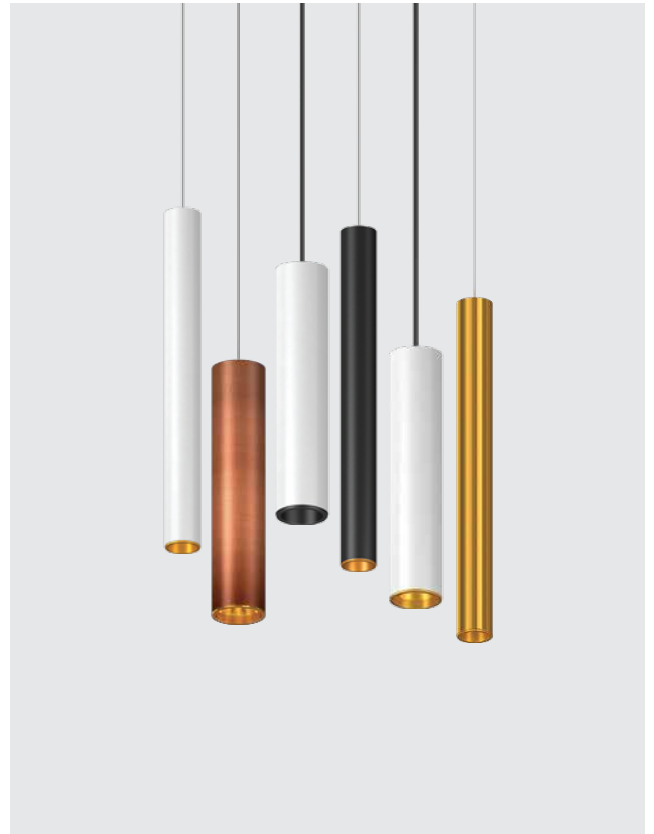

# Cylin Slimmy

A modern heritage pendant luminaire decorative design for interior lighting with rotationally symmetrical, uniform illumination on ground. Designed for highest efficiency in terms of more lumens at reduced wattages.

## Technical Specifications

- The luminaire comprises of Extruded aluminium alloy.
- Luminaire integrated with 3 / 8W LED.
- The lamp along with driver is housed at the top portion.
- Designed for mounting on ceiling with stainless steel suspension kit (1 meter).
- Cable entries for through-wiring of mains supply cable.
- Integral power supply
- Protection class IP20
- CE - Conformity mark
- Suitable for operation on 240V, 50Hz single phase ac supply.

## Product Benefits

- High luminous efficiency at reduced wattage.
- Elegance, Functionality.
- Environmental friendly.
- Dark sky compliant protects pedestrians from glare, in addition to preventing spill light above the horizontal plane.
- Sustainable LED technology offers durability and optimal light output with low power consumption.

## Available Finish

Epoxy polyester powder coated Black / Cream.

ID	Wattage	A	B
3049	3W LED	Ø38	400
3050	8W LED	Ø60	300

Special Colour : Silver / Antique Copper

PENDANT LUMINAIRES

The luminous flux and the connected wattage quoted might change as a result of technical progress. For the latest technical information, Installation guidelines and product updates with LED service life please refer to the website at [www.klite.in](http://www.klite.in)