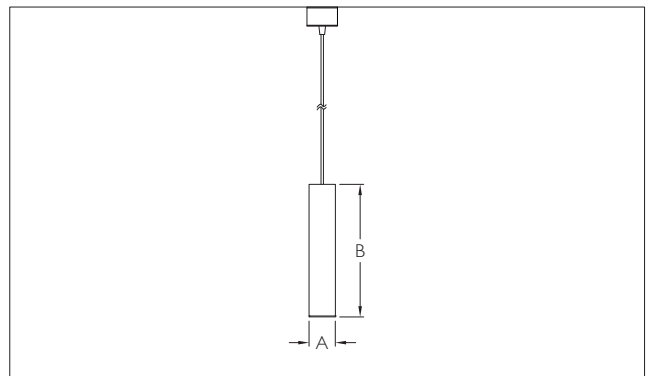

Cylin Slimmy

A modern heritage pendant luminaire decorative design for interior lighting with rotationally symmetrical, uniform illumination on ground. Designed for highest efficiency in terms of more lumens at reduced wattages.

Technical Specifications

- The luminaire comprises of Extruded aluminium alloy.
- Luminaire integrated with 3 / 8W LED.
- The lamp along with driver is housed at the top portion.
- Designed for mounting on ceiling with stainless steel suspension kit (1 meter).
- Cable entries for through-wiring of mains supply cable.
- Integral power supply
- Protection class IP20
- CE - Conformity mark
- Suitable for operation on 240V, 50Hz single phase ac supply.

Product Benefits

- High luminous efficiency at reduced wattage.
- Elegance, Functionality.
- Environmental friendly.
- Dark sky compliant protects pedestrians from glare, in addition to preventing spill light above the horizontal plane.
- Sustainable LED technology offers durability and optimal light output with low power consumption.

Area of Application

Corporate Offices, Malls, Restaurants, Receptions, Corridors, Commercial & Business Centers.

Available Finish

Epoxy polyester powder coated Black / Cream.

ID	Wattage	A	B
3049	3W LED	Ø38	400
3050	8W LED	Ø60	300

Special Colour : Silver / Antique Copper

PENDANT LUMINAIRES

The luminous flux and the connected wattage quoted might change as a result of technical progress. For the latest technical information, Installation guidelines and product updates with LED service life please refer to the website at www.klite.in

Important Note : To ensure proper installation, kindly translate / communicate the installation instructions to a qualified electrician in their respective local language.