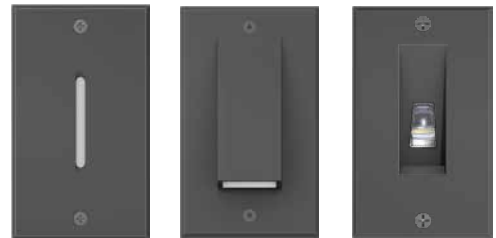

Sudo Mini - Slot Open Frame / Focus Frame / Beam

Sudo Mini represents a perfect combination of sleek aesthetic fixture designed for optimum illumination performance. The luminaires have high quality LED source with low energy consumption and long service life. Designed for low mounting heights for illumination where guidance and security lighting is required.

The small scale of these luminaires makes them especially suitable for installation in step risers for both interior and exterior applications.

Technical Specifications

- Luminaire made of pressure die cast aluminium alloy with non corrosive SS fasteners.
- Non yellowing UV stabilized translucent acrylic diffuser.
- Silicon gasket.
- Industrial plastic Installation housing for preparing the recess opening in the wall / stairs.
- Cable entries for through-wiring of mains supply cable.
- Integral power supply.
- Earth connection.
- Safety class I.
- Protection class IP65.
- CE - Conformity mark.
- Suitable for operation on 240V, 50Hz single phase ac supply.
- Ordering guide : KL-2762-CCT (Colour Temperature).
- Available CCT WW : Warm White (2700K), CW : Cool White (5700K), NW : Neutral White (4000K).

Area of Application

Staircase, Patios, Pathways, Passages, Porches, Entrance & Exits for both Interiors & Exteriors applications.

Available Finish

Pure polyester powder coated Graphite grey.

The luminous flux and the connected wattage quoted might change as a result of technical progress. For the latest technical information, Installation guidelines and product updates with LED service life please refer to the website at www.klite.in

Important Note : To ensure proper installation, kindly translate / communicate the installation instructions to a qualified electrician in their respective local language.

Sudo Mini - Slot Open Frame

ID	Wattage	A	B	C	Cutout(mm)
2761	3W LED	76	130	90	71 x 126 x 83