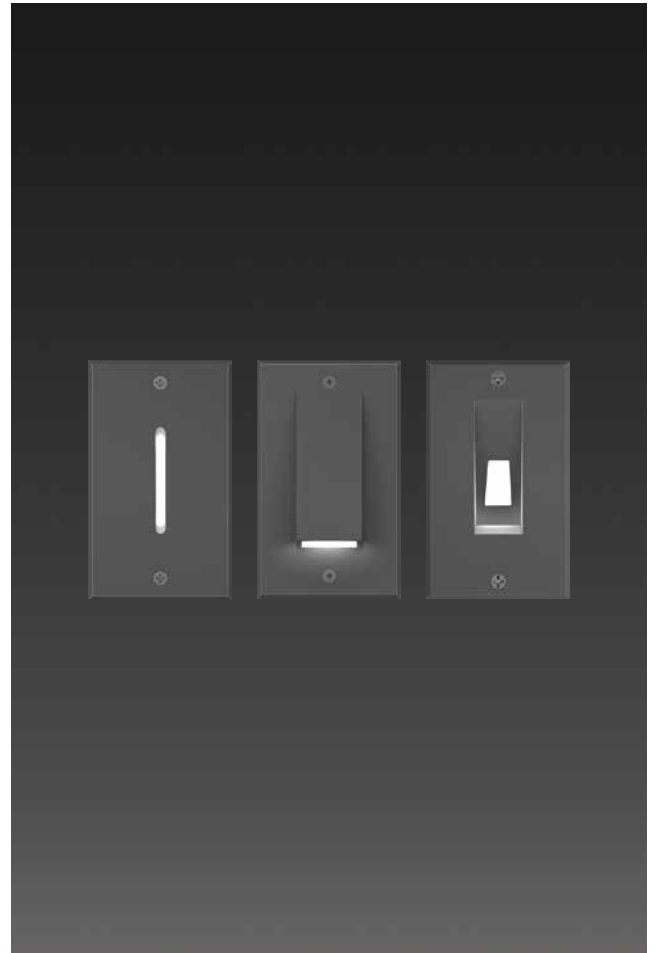

Sudo Mini - Slot Open Frame / Focus Frame / Beam

Sudo Mini represents a perfect combination of sleek aesthetic fixture designed for optimum illumination performance. The luminaires have high quality LED source with low energy consumption and long service life. Designed for low mounting heights for illumination where guidance and security lighting is required.

The small scale of these luminaires makes them especially suitable for installation in step risers for both interior and exterior applications.

Technical Specifications

- Luminaire made of pressure die cast aluminium alloy with non corrosive SS fasteners.
- Non yellowing UV stabilized translucent acrylic diffuser.
- Silicon gasket.
- Industrial plastic Installation housing for preparing the recess opening in the wall / stairs.
- Cable entries for through-wiring of mains supply cable.
- Integral power supply.
- Earth connection.
- Safety class I.
- Protection class IP65.
- CE - Conformity mark.
- Suitable for operation on 240V, 50Hz single phase ac supply.
- Ordering guide : KL-2762-CCT (Colour Temperature).
- Available CCT WW : Warm White (2700K), CW : Cool White (5700K), NW : Neutral White (4000K).

Area of Application

Staircase, Patios, Pathways, Passages, Porches, Entrance & Exits for both Interiors & Exteriors applications.

Available Finish

Pure polyester powder coated Graphite grey.

The luminous flux and the connected wattage quoted might change as a result of technical progress. For the latest technical information, Installation guidelines and product updates with LED service life please refer to the website at www.klite.in

Important Note : To ensure proper installation, kindly translate / communicate the installation instructions to a qualified electrician in their respective local language.

Sudo Mini - Slot Open Frame

ID	Wattage	A	B	C	Cutout(mm)
2761	3W LED	76	130	90	71 x 126 x 83