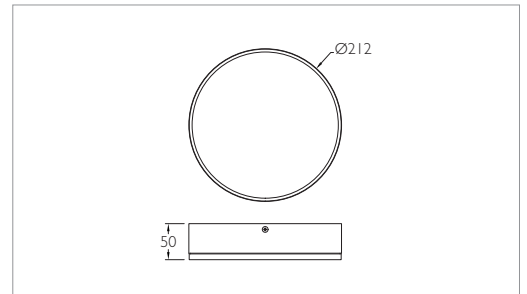

Bema - Round

ID	Wattage
7327	36W LED