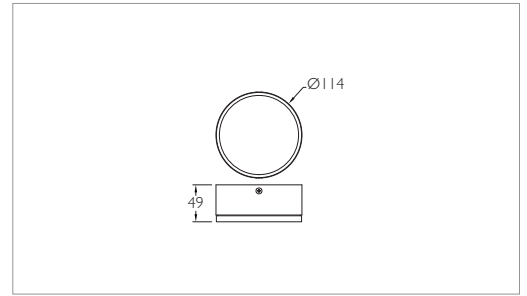

Important Note : To ensure proper installation, kindly translate / communicate the installation instructions to a qualified electrician in their respective local language.

Bema - Round

ID	Wattage
7637	10W LED
7325	16W LED