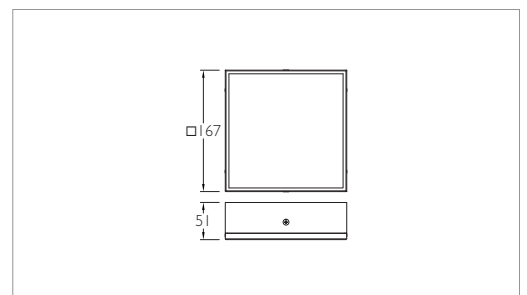

Bema - Square

ID	Wattage
7332	22W LED