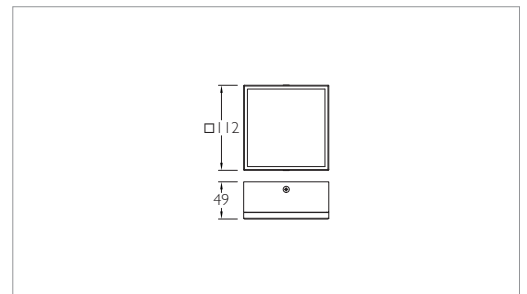

Bema - Square

ID	Wattage
7639	10W LED
7331	16W LED