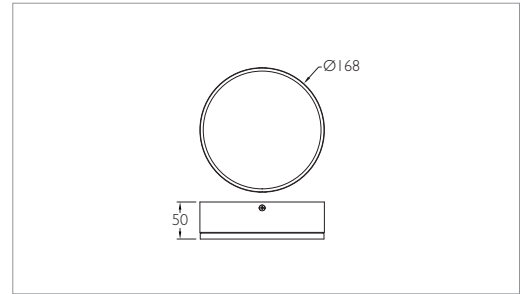

Bema - Round

ID	Wattage
7326	22W LED