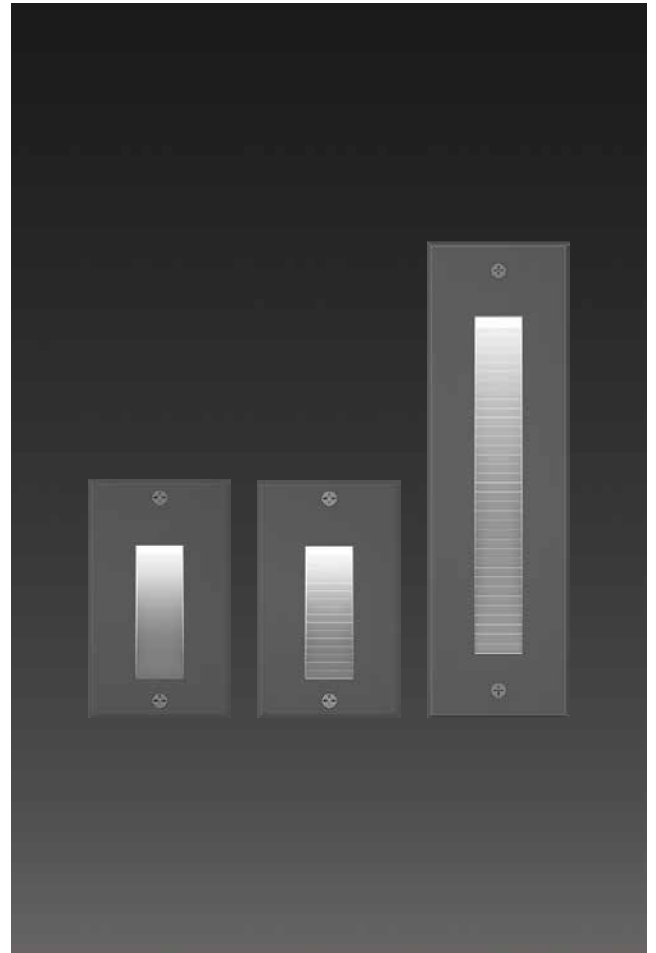

The small scale of these luminaires makes them especially suitable for installation in step risers for both interior and exterior applications.

Technical Specifications

- Luminaire made of pressure die cast aluminium alloy with non corrosive SS fasteners.
- Non yellowing UV stabilized translucent acrylic diffuser.
- Silicon gasket.
- Industrial plastic Installation housing for preparing the recess opening in the wall / stairs.
- Cable entries for through-wiring of mains supply cable.
- Integral power supply.
- Earth connection.
- Safety class I.
- Protection class IP65.
- CE - Conformity mark.
- Suitable for operation on 240V, 50Hz single phase ac supply.
- Ordering guide : KL-2750-CCT (Colour Temperature).
- Available CCT WW : Warm White (2700K), CW : Cool White (5700K), NW : Neutral White (4000K).

Product Benefits

- High luminous efficiency at reduced wattage.
- A sleek and minimalist shape provides distinctive lighting effects for walkway architecture.
- Sustainable LED technology offers durability and optimal light output with low power consumption.

Area of Application

Staircase, Patios, Pathways, Passages, Porches, Entrance & Exits for both Interiors & Exteriors applications.

Available Finish

Pure polyester powder coated Graphite grey.

The luminous flux and the connected wattage quoted might change as a result of technical progress. For the latest technical information, Installation guidelines and product updates with LED service life please refer to the website at www.klite.in

Important Note : To ensure proper installation, kindly translate / communicate the installation instructions to a qualified electrician in their respective local language.