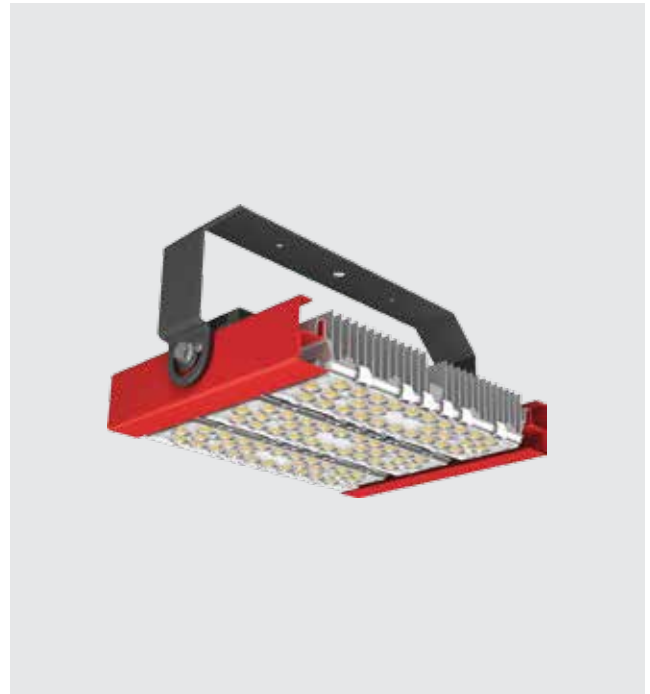

Polar Prime High Bay 3

High efficiency LED high bay luminaires designed to provide directional throw of light. The product design and construction of the luminaires are characterized by high luminous efficiency, an extremely long service life and uniform illuminance. Their sturdy construction makes them particularly suitable for areas where a high level of robustness is required.

Product Description

- Modules integrated with a self supported frame work
- Clear polycarbonate optical cover
- Excellent thermal management heat sink
- Luminous flux up to 9000 ± 300 lm (60W)
- Efficiency up to 150 lm/W
- Mounting bracket to facilitate proper aiming of the luminaire at desired angle.
- Cable entries for through-wiring of mains supply cable
- Available in 40°, 60°, 90° beam angles
- Integral power supply options
- Protection class IP68 for LED Module and IP67 for LED Driver
- CE - Conformity mark
- Suitable for operation on 240V, 50Hz single phase ac supply.
- Warranty : 5 years.

Area of Application

Heavy engineering industries, Aircraft hangers, Railway stations, Ware houses, Cold storage, Logistic hubs, Power / Steel / Thermal plants, High Ceiling areas.

Available Finish

ID	Wattage	A	B	C
3189	3 x 60W LED	342	235	245