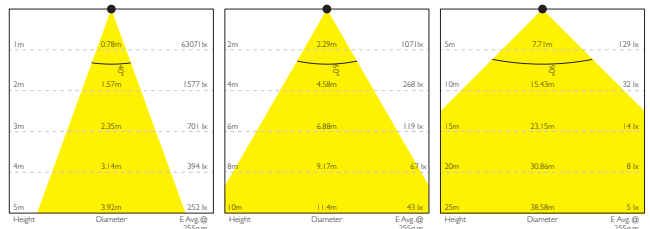

The luminous flux and the connected wattage quoted might change as a result of technical progress. For the latest technical information, Installation guidelines and product updates with LED service life please refer to the website at www.klite.in

Important Note : To ensure proper installation, kindly translate / communicate the installation instructions to a qualified electrician in their respective local language.