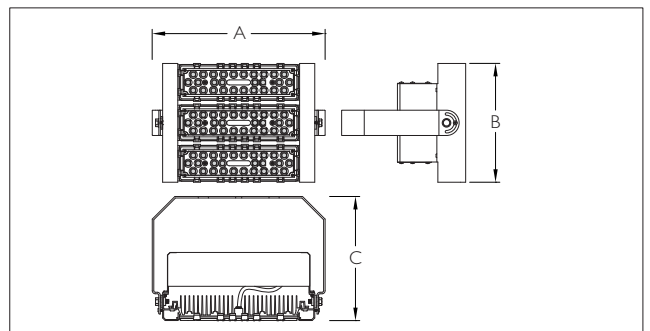

Product Description

- Modules integrated with a self supported frame work
- Clear polycarbonate optical cover
- Excellent thermal management heat sink
- Luminous flux up to 9000 ± 300 lm (60W)
- Efficiency up to 150 lm/W
- Mounting bracket to facilitate proper aiming of the luminaire at desired angle.
- Cable entries for through-wiring of mains supply cable
- Available in 40°, 60°, 90° beam angles
- Integral power supply options
- Protection class IP68 for LED Module and IP67 for LED Driver
- CE - Conformity mark
- Suitable for operation on 240V, 50Hz single phase ac supply.
- Warranty : 5 years.

Product Benefits

- High luminous efficiency at reduced wattage.
- Versatile use, Simple installation
- Unique features and strong technical aspect of the products each range of these luminaires are the perfect choice for lighting in various industries with energy saving options.
- Sustainable LED technology offers durability and optimal light output with low power consumption.

Area of Application

Heavy engineering industries, Aircraft hangers, Railway stations, Ware houses, Cold storage, Logistic hubs, Power / Steel / Thermal plants, High Ceiling areas.

Available Finish

ID	Wattage	A	B	C
3189	3 x 60W LED	342	235	245