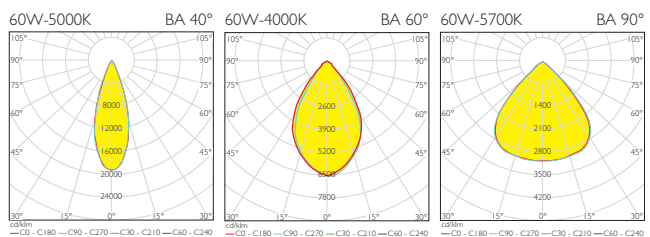

The luminous flux and the connected wattage quoted might change as a result of technical progress. For the latest technical information, Installation guidelines and product updates with LED service life please refer to the website at www.klite.in

Important Note : To ensure proper installation, kindly translate / communicate the installation instructions to a qualified electrician in their respective local language.