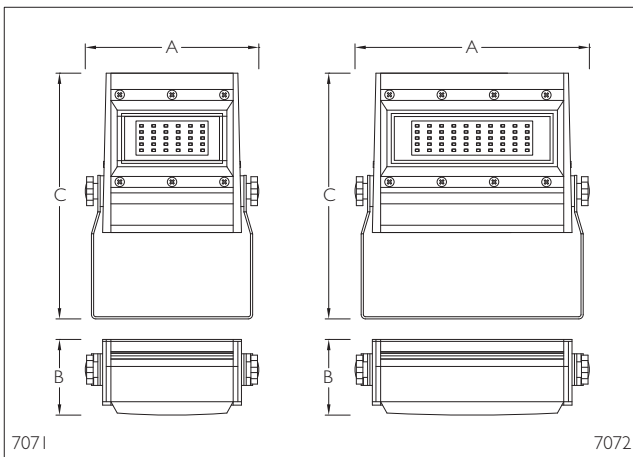

Bumblebee

ID	Wattage	A	B	C
7071	30W LED	143	62	202
7072	50W LED	193	62	202