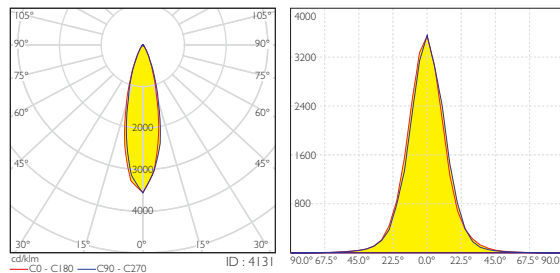

ID	Voltage	Wattage
4131	24V dc	3 x 2W LED WW
4122	24V dc	3 x 2W LED Blue

Photometric Data

Lux Distance Curve

Distance (m)	Illuminance at a Distance	
	Center Beam LUX	Beam Width V H
2m	587.99 LUX	0.9 m 0.9 m
4m	147.00 LUX	1.8 m 1.8 m
6m	65.33 LUX	2.8 m 2.8 m
8m	36.75 LUX	3.7 m 3.7 m
10m	23.52 LUX	4.6 m 4.6 m
12m	16.33 LUX	5.5 m 5.5 m

Vert. Spread 26.0 Horiz. Spread 25.9

4122

Product Dimension