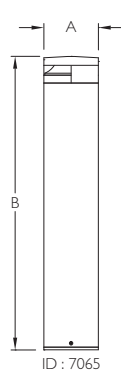

## Technical Specifications

- Luminaire made of extruded aluminium alloy (grade 6063) with die-cast aluminium components and non corrosive SS fasteners
- For optimum coordination with lighting situation, these luminaires can be supplied in three different mounting heights.
- Reflector system made of spun aluminium (powder coated white).
- Non yellowing UV stabilized polycarbonate clear diffuser.
- Silicon gasket
- Cast Iron / aluminium mounting plate for bolting onto a foundation. Luminaire can be aligned on the mounting plate around 360°.
- Cable entries for through-wiring of mains supply cable
- Integral power supply
- Earth connection
- Safety class I
- Suitable for operation on 240V, 50Hz single phase ac supply.

## Available Finish

Pure polyester powder coated Graphite grey / Black.

ID	Wattage	A	B	C	Mounting
7065	16W LED	Ø166	895	---	Fig.1
7066	16W LED	Ø166	360	---	Fig.1
7067	16W LED	Ø166	165	Ø200	Fig.2

The luminous flux and the connected wattage quoted might change as a result of technical progress. For the latest technical information, Installation guidelines and product updates with LED service life please refer to the website at [www.klite.in](http://www.klite.in)