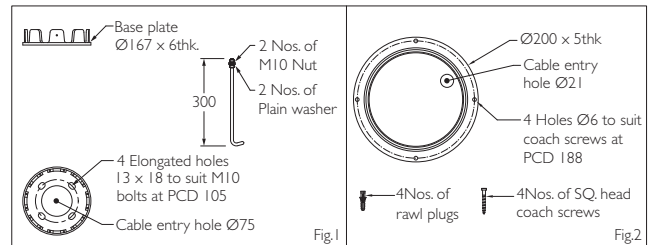

## Technical Specifications

- Luminaire made of extruded aluminium alloy (grade 6063) with die-cast aluminium components and non corrosive SS fasteners
- For optimum coordination with lighting situation, these luminaires can be supplied in three different mounting heights.
- Reflector system made of spun aluminium (powder coated white).
- Non yellowing UV stabilized polycarbonate clear diffuser.
- Silicon gasket
- Cast Iron / aluminium mounting plate for bolting onto a foundation. Luminaire can be aligned on the mounting plate around 360°.
- Cable entries for through-wiring of mains supply cable
- Integral power supply
- Earth connection
- Safety class I
- Suitable for operation on 240V, 50Hz single phase ac supply.

## Available Finish

Pure polyester powder coated Graphite grey / Black.

ID	Wattage	A	B	C	Mounting
7065	16W LED	Ø166	895	---	Fig.1
7066	16W LED	Ø166	360	---	Fig.1
7067	16W LED	Ø166	165	Ø200	Fig.2

The luminous flux and the connected wattage quoted might change as a result of technical progress. For the latest technical information, Installation guidelines and product updates with LED service life please refer to the website at [www.klite.in](http://www.klite.in)