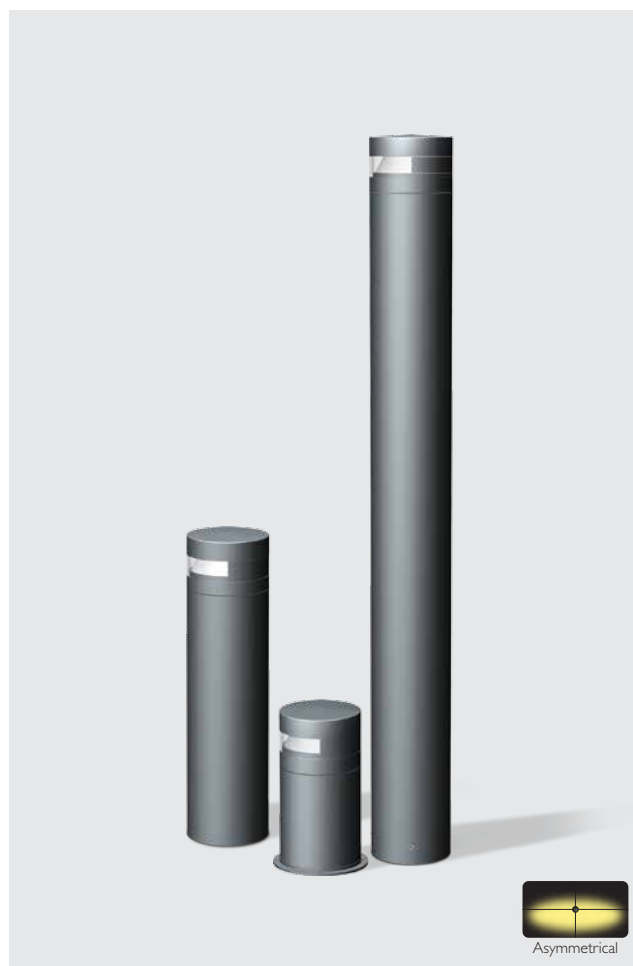

Sleek Ajna Crescent Bollard

These environmentally friendly LED garden and pathway luminaires, create a pleasant light distribution with a high degree of visual comfort. These luminaires offer shielded glare free illumination of ground surface and are perfect for illuminating entrances, footpaths as well as garden and landscape architecture. Clean Lines and pure form are the underlying elements of this series of LED bollards, designed to provide light emission of 180°.

Technical Specifications

- Luminaire made of extruded aluminium alloy (grade 6063) with die-cast aluminium components and non corrosive SS fasteners
- For optimum coordination with lighting situation, these luminaires can be supplied in three different mounting heights.
- Reflector system made of spun aluminium (powder coated white)
- Non yellowing UV stabilized polycarbonate clear diffuser.
- Silicon gasket
- Cast Iron / aluminium mounting plate for bolting onto a foundation. Luminaire can be aligned on the mounting plate around 360°.
- Cable entries for through-wiring of mains supply cable
- Integral power supply
- Earth connection
- Safety class I
- Suitable for operation on 240V, 50Hz single phase ac supply.

Product Benefits

- High luminous efficiency at reduced wattage.
- Elegant, Robust design
- Dark sky compliant protects pedestrians from glare, in addition to preventing spill light above the horizontal plane.
- Sustainable LED technology offers durability and optimal light output with low power consumption.

Area of Application

Suitable for Residential & Public areas for Illuminating Driveways, Pathways, Flowerbeds, Entrances, Squares, Gardens and as well as landscape architecture.

Available Finish

Pure polyester powder coated Graphite grey / Black.