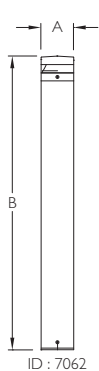

Technical Specifications

- Luminaire made of extruded aluminium alloy (grade 6063) with die-cast aluminium components and non corrosive SS fasteners
- For optimum coordination with lighting situation, these luminaires can be supplied in three different mounting heights.
- Reflector system made of spun aluminium (powder coated white)
- Non yellowing UV stabilized polycarbonate clear diffuser.
- Silicon gasket
- Cast Iron / aluminium mounting plate for bolting onto a foundation. Luminaire can be aligned on the mounting plate around 360°.
- Cable entries for through-wiring of mains supply cable
- Integral power supply
- Earth connection
- Safety class I
- Suitable for operation on 240V, 50Hz single phase ac supply.

ID	Wattage	A	B	C	Mounting
7062	8W LED	Ø100	900	---	Fig. 1
7063	8W LED	Ø100	370	---	Fig. 1
7064	8W LED	Ø100	220	Ø134	Fig. 2

The luminous flux and the connected wattage quoted might change as a result of technical progress. For the latest technical information, Installation guidelines and product updates with LED service life please refer to the website at www.klite.in