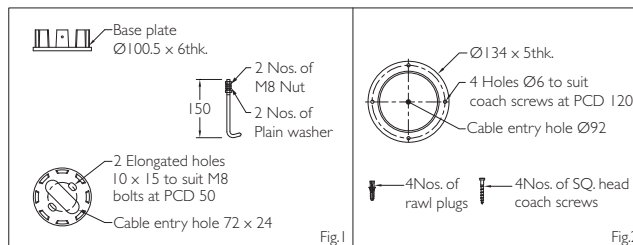

Technical Specifications

- Luminaire made of extruded aluminium alloy (grade 6063) with die-cast aluminium components and non corrosive SS fasteners
- For optimum coordination with lighting situation, these luminaires can be supplied in three different mounting heights.
- Reflector system made of spun aluminium (powder coated white)
- Non yellowing UV stabilized polycarbonate clear diffuser.
- Silicon gasket
- Cast Iron / aluminium mounting plate for bolting onto a foundation. Luminaire can be aligned on the mounting plate around 360°.
- Cable entries for through-wiring of mains supply cable
- Integral power supply
- Earth connection
- Safety class I
- Suitable for operation on 240V, 50Hz single phase ac supply.

ID	Wattage	A	B	C	Mounting
7062	8W LED	Ø100	900	---	Fig. 1
7063	8W LED	Ø100	370	---	Fig. 1
7064	8W LED	Ø100	220	Ø134	Fig. 2

The luminous flux and the connected wattage quoted might change as a result of technical progress. For the latest technical information, Installation guidelines and product updates with LED service life please refer to the website at www.klite.in