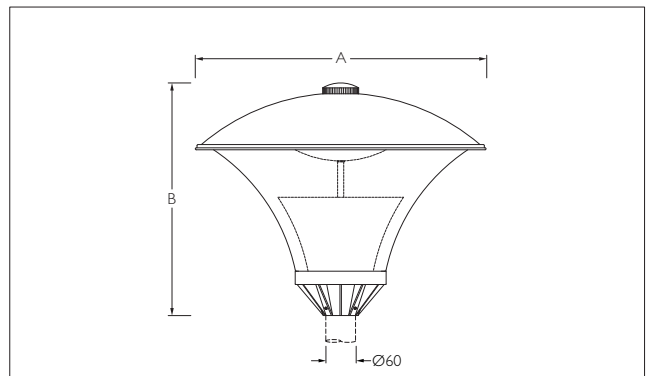

Technical Specifications

- The luminaire comprises of spun aluminium top cover serving as a canopy for the fitting.
- A combination of one on one double diffuser (a clear outer diffuser and a translucent inner diffuser)
- Die cast aluminium spigot base with aluminium alloy of low copper content for effective corrosion resistance.
- Suitable for mounting on 60mm OD pipe.
- Cable entries for through-wiring of mains supply cable
- Integral power supply
- Earth connection
- Safety class I
- Protection class IP54
- **CE** - Conformity mark
- Prewired with LED deiver and suitable for operation on 240V, 50Hz single phase ac supply.

Product Benefits

- High luminous efficiency at reduced wattage.
- Elegance, Functionality.
- Environmental friendly, moisture proof, insect free.
- The diffuser contributes to the creation of ambiance and to visual comfort by reducing glare.
- Low maintenance cost.
- Sustainable LED technology offers durability and optimal light output with low power consumption.

Area of Application

Illuminating parks, Gardens, commercial complex, Pathways in residential buildings & office complex.

Available Finish

Pure polyester powder coated Black.

ID	Wattage	A	B
5024	30W LED	Ø590	455
5340	45W LED	Ø590	455

The luminous flux and the connected wattage quoted might change as a result of technical progress. For the latest technical information, Installation guidelines and product updates with LED service life please refer to the website at www.klite.in

Important Note : To ensure proper installation, kindly translate / communicate the installation instructions to a qualified electrician in their respective local language.