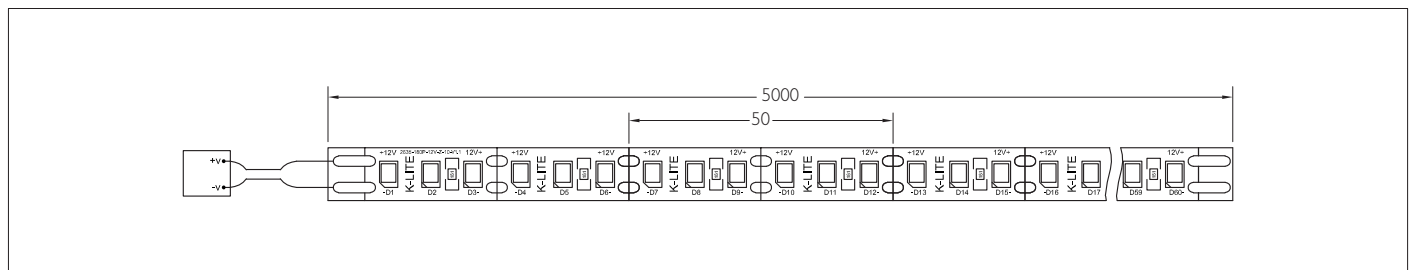

⚠ Important Note : To ensure proper installation, kindly translate / communicate the installation instructions to a qualified electrician in their respective local language.