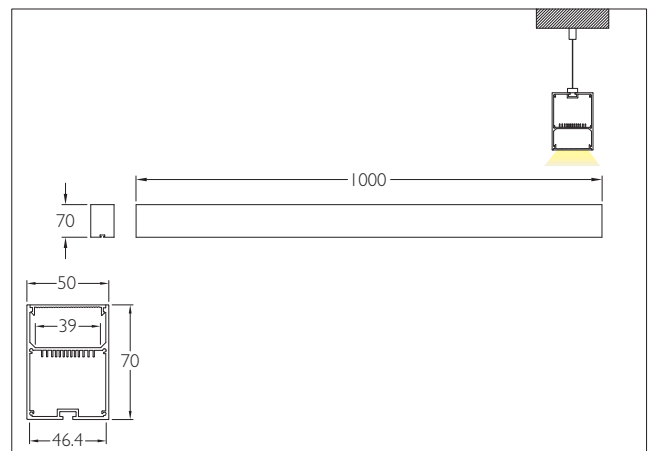

ID

3087

1m Aluminium Profile with PC Opal Matt Diffuser,
2nos of End Caps, Suspension Kit

Standard length available in 1 & 2.5 metres

For the latest technical information, Installation guidelines and product updates please refer to the website at www.klite.in

Important Note : To ensure proper installation, kindly translate / communicate the installation instructions to a qualified electrician in their respective local language.