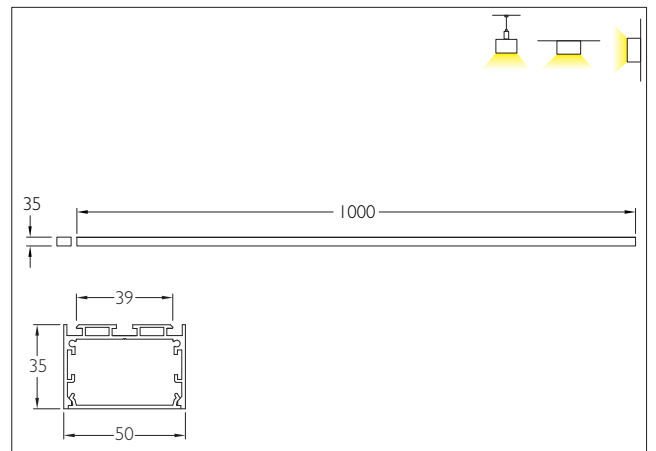

Rectangular Profile

"LED Linear Lighting" efficient LED luminaire, ideally suited for office and industry applications offers a uniform, glareless, cool white and soft lighting in the workspace.

Technical Specifications

- Luminaire made of extruded aluminium for better thermal management.
- UV stabilized translucent diffuser for excellent diffused lighting experience throughout the life of the fixture.
- Designed for mounting on ceiling.
- Cable entries for through-wiring of mains supply cable.
- Protection class IP20
- To be used with LED strip & power supply unit of suitable rating.

Product Benefits

- Simple and fashion design
- Attractive high quality housing.
- Sturdy construction in order to maintain performance of the luminaire and to reduce maintenance costs.
- Quick & simple installation.
- Flexible deployment options with a wide spectrum of applications.

Area of Application

Corporate Offices, Malls, Supermarket, Restaurants, Receptions, Corridors, Commercial & Business Centers, Residential decoration lighting.

ID
3086 Aluminium Profile with PC Opal Matt Diffuser, 2nos of End Caps

Standard length available in 1 metres & 4 feet

For the latest technical information, Installation guidelines and product updates refer to the website at www.klite.in

Important Note : To ensure proper installation, kindly translate / communicate the installation instructions to a qualified electrician in their respective local language.