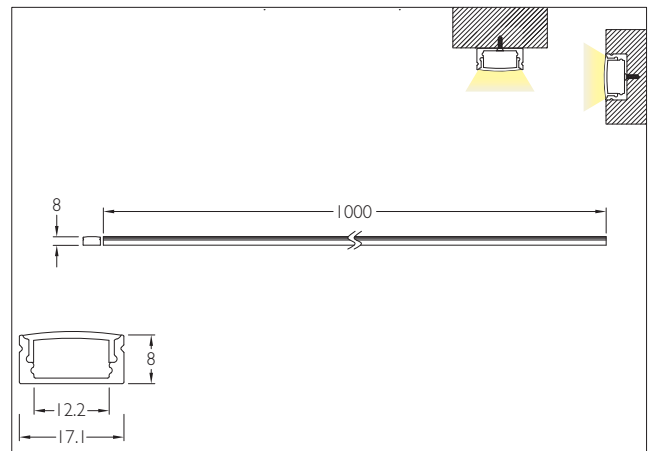

ID 3082 1m Aluminium Profile with PC Clear / Semi Clear Matte Diffuser, 2nos of End Caps, 2nos of Metal Clips

Standard length available in 1 & 2.5 metres

For the latest technical information, Installation guidelines and product updates please refer to the website at www.klite.in

Important Note : To ensure proper installation, kindly translate / communicate the installation instructions to a qualified electrician in their respective local language.