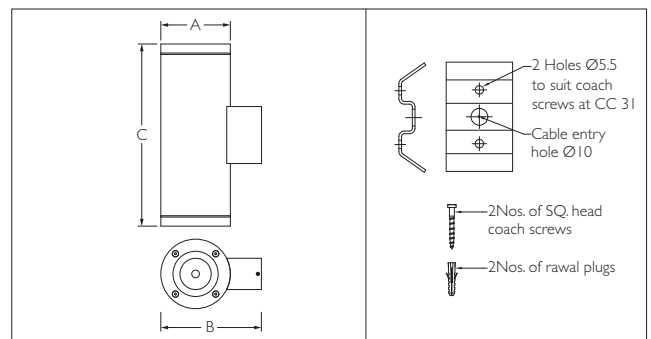

Wall Cylin Mini

Facade luminaires downwards for general lighting, and upwards for accent lighting of facades, precise lighting exactly where it is required. Aesthetically shaped wall mounted luminaire with fully shielded light source for up down lighting effects.

Technical Specifications

- Luminaire made of extruded aluminium hollow circular tube with die cast aluminium frame with non corrosive SS fasteners.
- Toughened clear glass diffuser.
- Silicon gasket.
- Cast aluminium base for mounting onto the wall.
- Surface mounting on wall using hardware after connecting to the power supply.
- Cable entries for through-wiring of mains supply cable
- Integral power supply
- Earth connection
- Safety class I
- Protection class IP 65
- **CE** - Conformity mark
- Prewired with LED driver and suitable for operation on 240V, 50Hz single phase ac supply.

Product Benefits

- Sturdy construction in order to maintain performance of the luminaire and to reduce maintenance costs.
- Quick & simple installation.
- Clear glass in the front with continuous rubber gasket to ensure adequate sealing against ingress of moisture, dust, insects etc.,

Area of Application

Pathways, Parks, Sculptures, Structures and Landscape lighting.

Available Finish

Pure polyester powder coated Graphite grey.

ID	Wattage	A	B	C
7898	2 x 6W LED	145	Ø100	260

The luminous flux and the connected wattage quoted might change as a result of technical progress. For the latest technical information, Installation guidelines and product updates with LED service life please refer to the website at www.klite.in

Important Note : To ensure proper installation, kindly translate / communicate the installation instructions to a qualified electrician in their respective local language.