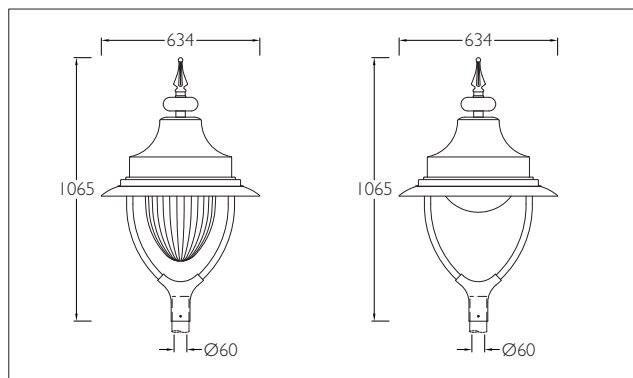

Ring Fort Arc

A modern heritage post top luminaire upgraded with high performance light engines. Aesthetically designed sturdy construction ensures a long life against all weather condition, maintaining initial performances through the lifetime of the installation. Designed for highest efficiency in terms of more lumens at reduced wattages.

Technical Specifications

- The luminaire comprises of specially contoured spun aluminium body and supporting brackets.
- Non yellowing, UV stabilised, translucent acrylic convex type diffuser / convex diffuser clear / V diffuser clear / V diffuser translucent.
- Die cast aluminium base suitable for mounting on 60mm dia pole.
- Cable entries for through-wiring of mains supply cable.
- Integral power supply
- Earth connection
- Safety class I
- Protection class IP54
- CE - Conformity mark
- Suitable for operation on 240V, 50Hz single phase ac supply.

Product Benefits

- High luminous efficiency at reduced wattage.
- Environmental friendly.
- Dark sky compliant protects pedestrians from glare, in addition to preventing spill light above the horizontal plane.
- Sustainable LED technology offers durability and optimal light output with low power consumption.

Area of Application

Illuminating parks, Gardens, commercial complex, Pathways in residential buildings & office complex.

Available Finish

Pure polyester powder coated Black.

ID	Wattage
5001 A8 / A10	42W LED
5194 A9 / A11	50W LED

Diffuser option : A8-V Diffuser Translucent. A9-V Diffuser Clear
A10-Convex Diffuser Translucent. A11-Convex Diffuser Clear

POST TOP LUMINAIRES

The luminous flux and the connected wattage quoted might change as a result of technical progress. For the latest technical information, Installation guidelines and product updates with LED service life please refer to the website at www.klite.in

Important Note : To ensure proper installation, kindly translate / communicate the installation instructions to a qualified electrician in their respective local language.