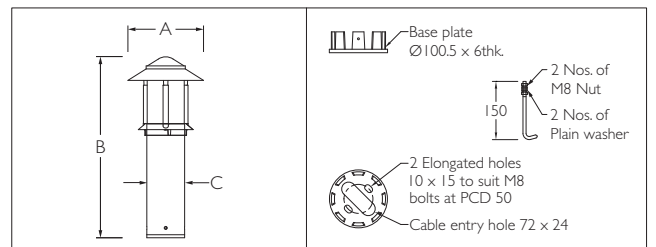

Technical Specifications

- Luminaire made of extruded aluminium alloy (grade 6063) with die-cast aluminium components and non corrosive SS fasteners.
- For optimum coordination with lighting situation, these luminaires can be supplied in three different mounting heights.
- Reflector system made of die-cast aluminium.
- Non yellowing UV stabilized polycarbonate translucent diffuser.
- Silicone gasket
- Cast Iron mounting plate with an anchorage unit made out of hot dip galvanised steel for extra guarantee against corrosion. Luminaire can be aligned on the mounting plate around 360°.
- Cable entries for through-wiring of mains supply cable.
- Protection class IP 54
- CE - Conformity mark
- Suitable for operation on 240V, 50Hz single phase ac supply.

Product Benefits

- Sturdy construction in order to maintain performance of the luminaire and to reduce maintenance costs.
- Quick & simple installation.
- Dark sky compliant protects pedestrians from glare by preventing spill light above the horizontal plane.

Area of Application

Suitable for Residential & Public areas for Illuminating Driveways, Pathways, Flowerbeds, Entrances, Squares, Gardens and as well as landscape architecture.

Available Finish

Pure polyester powder coated Graphite grey / Black.

ID	Holder	A	B	C
4812	E27	Ø200	1000	Ø100
4813	E27	Ø200	475	Ø100
4814	E27	Ø200	325	Ø100