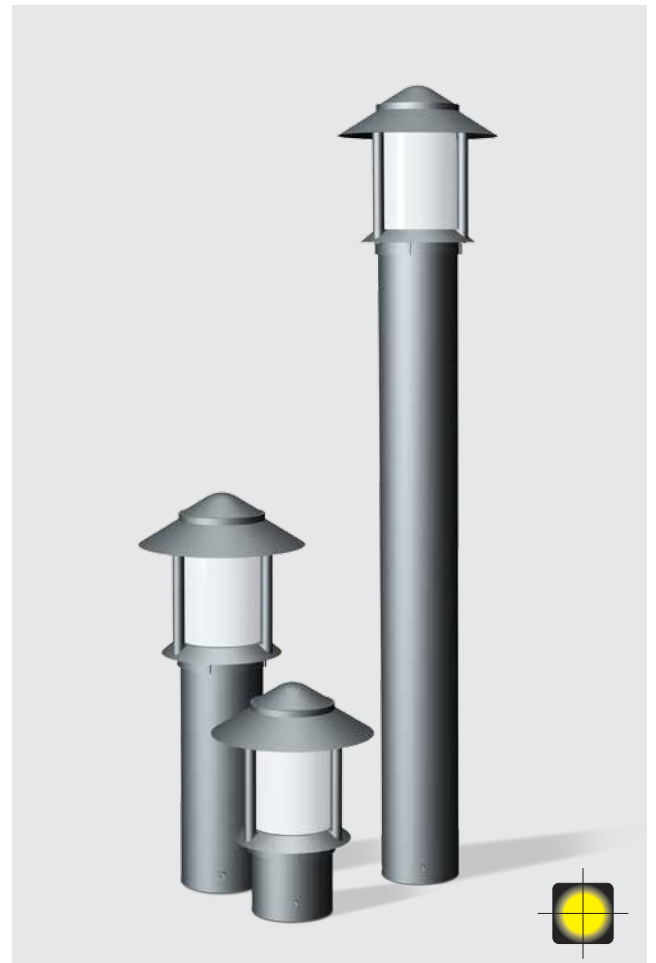

Mexican Maya Bollard - Pyro Top

These environmental friendly sleek energy efficient garden & pathway luminaires, create a pleasant and symmetrical light distribution with a high degree of visual comfort. These luminaires offer shielded glare free illumination of ground surface. Clean Lines and pure form are the underlying elements of this series of bollards.

Technical Specifications

- Luminaire made of extruded aluminium alloy (grade 6063) with die-cast aluminium components and non corrosive SS fasteners.
- For optimum coordination with lighting situation, these luminaires can be supplied in three different mounting heights.
- Reflector system made of die-cast aluminium.
- Non yellowing UV stabilized polycarbonate translucent diffuser.
- Silicone gasket
- Cast Iron mounting plate with an anchorage unit made out of hot dip galvanised steel for extra guarantee against corrosion. Luminaire can be aligned on the mounting plate around 360°.
- Cable entries for through-wiring of mains supply cable.
- Protection class IP 54
- CE - Conformity mark
- Suitable for operation on 240V, 50Hz single phase ac supply.

Product Benefits

- Sturdy construction in order to maintain performance of the luminaire and to reduce maintenance costs.
- Quick & simple installation.
- Dark sky compliant protects pedestrians from glare by preventing spill light above the horizontal plane.

Area of Application

Suitable for Residential & Public areas for Illuminating Driveways, Pathways, Flowerbeds, Entrances, Squares, Gardens and as well as landscape architecture.

Available Finish

Pure polyester powder coated Graphite grey / Black.