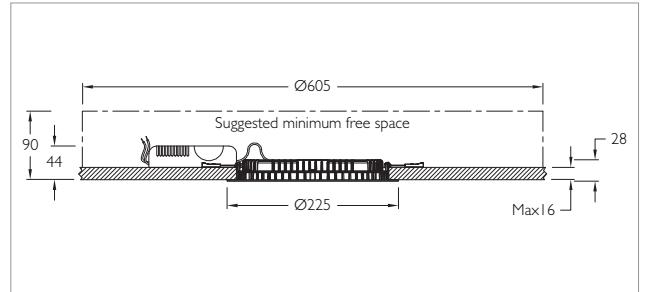

**Important Note :** To ensure proper installation, kindly translate / communicate the installation instructions to a qualified electrician in their respective local language.

Diva Round

ID	Wattage	Cutout(mm)
7671	6W LED	Ø107
7665	10W LED	Ø107

Diva Round

ID	Wattage	Cutout(mm)
7666	18W LED	Ø157

Diva Round

ID	Wattage	Cutout(mm)
7667	26W LED	Ø206

Diva Square

ID	Wattage	Cutout(mm)
7672	6W LED	□107
7668	10W LED	□107

Diva Square

ID	Wattage	Cutout(mm)
7669	18W LED	□157