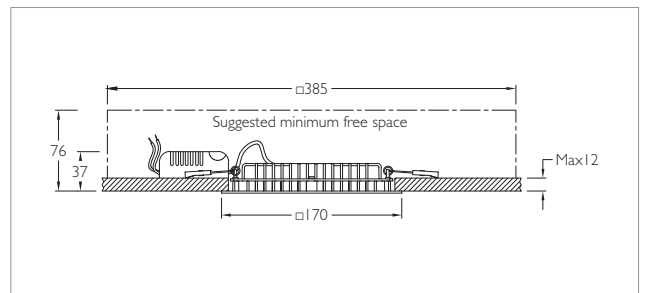

**Important Note :** To ensure proper installation, kindly translate / communicate the installation instructions to a qualified electrician in their respective local language.

Diva Round

ID	Wattage	Cutout(mm)
7671	6W LED	Ø107
7665	10W LED	Ø107

Diva Round

ID	Wattage	Cutout(mm)
7666	18W LED	Ø157

Diva Round

ID	Wattage	Cutout(mm)
7667	26W LED	Ø206

Diva Square

ID	Wattage	Cutout(mm)
7672	6W LED	□107
7668	10W LED	□107

Diva Square

ID	Wattage	Cutout(mm)
7669	18W LED	□157