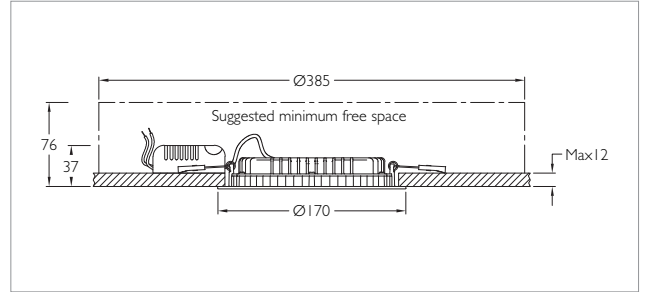

**Important Note :** To ensure proper installation, kindly translate / communicate the installation instructions to a qualified electrician in their respective local language.

Diva Round

ID	Wattage	Cutout(mm)
7671	6W LED	Ø107
7665	10W LED	Ø107

Diva Round

ID	Wattage	Cutout(mm)
7666	18W LED	Ø157

Diva Round

ID	Wattage	Cutout(mm)
7667	26W LED	Ø206

Diva Square

ID	Wattage	Cutout(mm)
7672	6W LED	□107
7668	10W LED	□107

Diva Square

ID	Wattage	Cutout(mm)
7669	18W LED	□157