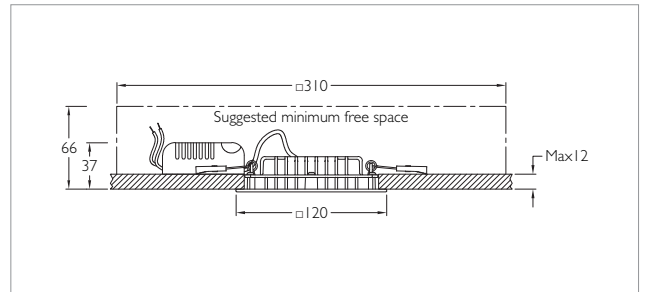

**Important Note :** To ensure proper installation, kindly translate / communicate the installation instructions to a qualified electrician in their respective local language.

Diva Round

ID	Wattage	Cutout(mm)
7671	6W LED	Ø107
7665	10W LED	Ø107

Diva Round

ID	Wattage	Cutout(mm)
7666	18W LED	Ø157

Diva Round

ID	Wattage	Cutout(mm)
7667	26W LED	Ø206

Diva Square

ID	Wattage	Cutout(mm)
7672	6W LED	□107
7668	10W LED	□107

Diva Square

ID	Wattage	Cutout(mm)
7669	18W LED	□157