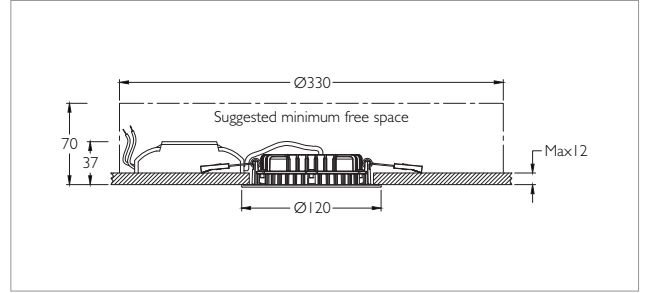

**Important Note :** To ensure proper installation, kindly translate / communicate the installation instructions to a qualified electrician in their respective local language.

Diva Round

ID	Wattage	Cutout(mm)
7671	6W LED	Ø107
7665	10W LED	Ø107