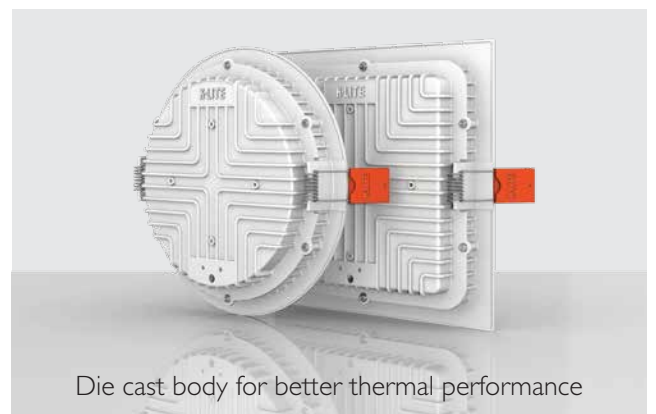

Technical Specifications

- Luminaire made of die-cast aluminium for better thermal management.
- High efficiency diffuser for glare free, uniform light distribution.
- High lumen output, Integrated with SMT 2835 LEDs.
- High PF constant current LED driver with surge and thermal protection.
- Ideal for super low depth space constraint false ceiling.
- Cable entries for through-wiring of mains supply cable.
- Suitable for operation on 240V, 50Hz single phase ac supply.
- Ordering guide : KL-7671-CCT (Colour Temperature)
- Available CCT WW : Warm White (3000K), CW : Cool White (6000K), NW : Neutral White (4000K).

Product Benefits

- Excellent efficiency for high energy savings of up to 80% compared to CFL downlights.
- Very low mounting depth.
- Quick & simple installation.
- Flexible deployment options with a wide spectrum of applications.
- Diffuser upto 85% transmission level for better efficiency and higher lumens output.

Area of Application

Lobbies & Foyers, Retail Sector, Corporate Office, Airports & Hospitals, Residential & Educational premises, Hospitality Industry, Commercial & Business Centers, Interior Traffic areas.

Available Finish

White epoxy polyester powder coating.

The luminous flux and the connected wattage quoted might change as a result of technical progress. For the latest technical information, Installation guidelines and product updates with LED service life please refer to the website at www.klite.in

Important Note : To ensure proper installation, kindly translate / communicate the installation instructions to a qualified electrician in their respective local language.