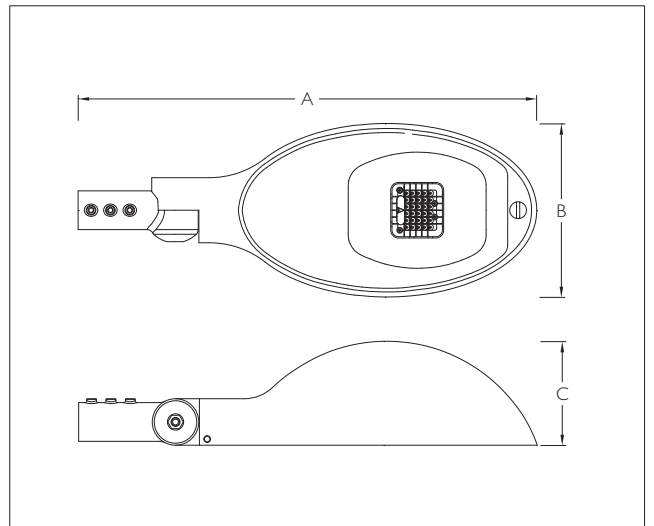

# Alkaran

Alkaran Street Light Cut off lantern, integral model, totally weather proof aesthetically contoured, horizontal and vertical mounting. Improved long lasting protection against ingress of dust / moisture / insects inside optical compartment with top opening facility for maintenance.

## Technical Specifications

- Luminaire body made of pressure die cast aluminium featuring high strength and anti corrosion.
- Top cover retained by hinge for easy maintenance and held in closed position by spring loaded latch.
- Integrated with 30W LED module.
- Clear polycarbonate optical cover.
- Suitable for mounting on 50mm OD pipe.
- Cable entries for through-wiring of mains supply cable
- Integral power supply
- Earth connection
- Safety class I
- Protection class : IP65
- CE - Conformity mark
- Prewired with LED driver and suitable for operation on 240V, 50Hz single phase ac supply.

## Available Finish

Pure polyester powder coated Traffic Grey / Black.

ID	Wattage	A	B	C
5125	30W LED	710	268	165

For Accessory, Light Distribution & Installation Recommendation please refer to our website at [www.klite.in](http://www.klite.in)