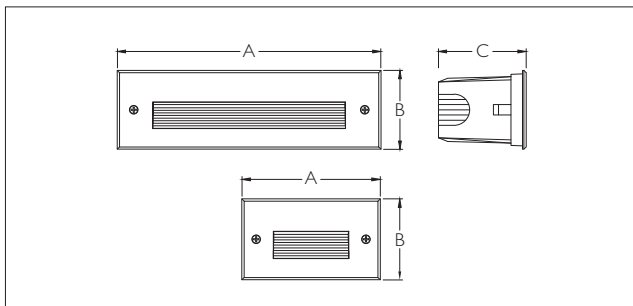

The small scale of these luminaires makes them especially suitable for installation in step risers for both interior and exterior applications.

Technical Specifications

- Luminaire made of pressure die cast aluminium alloy with non corrosive SS fasteners.
- Non yellowing UV stabilized translucent acrylic diffuser.
- Silicon gasket.
- Industrial plastic Installation housing for preparing the recess opening in the wall / stairs.
- Cable entries for through-wiring of mains supply cable.
- Integral power supply.
- Earth connection.
- Safety class I.
- Protection class IP65.
- CE - Conformity mark.
- Suitable for operation on 240V, 50Hz single phase ac supply.
- Ordering guide : KL-2743-CCT (Colour Temperature).
- Available CCT WW : Warm White (2700K), CW : Cool White (5700K), NW : Neutral White (4000K).

Important Note : To ensure proper installation, kindly translate / communicate the installation instructions to a qualified electrician in their respective local language.

Sudo Mini / Sudo - Asy Frame

ID	Wattage	A	B	C	Cutout(mm)
2758	3W LED	130	76	90	126 x 71 x 83
2747	6W LED	130	76	90	126 x 71 x 83
2757	6W LED	255	76	90	242 x 71 x 83
2743	12W LED	255	76	90	242 x 71 x 83