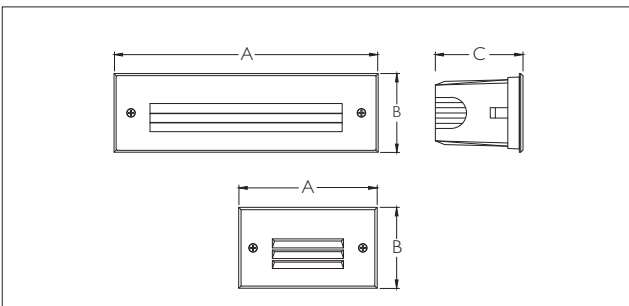

The small scale of these luminaires makes them especially suitable for installation in step risers for both interior and exterior applications.

Technical Specifications

- Luminaire made of pressure die cast aluminium alloy with non corrosive SS fasteners.
- Non yellowing UV stabilized translucent acrylic diffuser.
- Silicon gasket.
- Industrial plastic Installation housing for preparing the recess opening in the wall / stairs.
- Cable entries for through-wiring of mains supply cable.
- Integral power supply.
- Earth connection.
- Safety class I.
- Protection class IP65.
- CE - Conformity mark.
- Suitable for operation on 240V, 50Hz single phase ac supply.
- Ordering guide : KL-2742-CCT (Colour Temperature).
- Available CCT WW : Warm White (2700K), CW : Cool White (5700K), NW : Neutral White (4000K).

Important Note : To ensure proper installation, kindly translate / communicate the installation instructions to a qualified electrician in their respective local language.

Sudo Mini / Sudo - Grid Frame

ID	Wattage	A	B	C	Cutout(mm)
2756	3W LED	130	76	90	126 x 71 x 83
2746	6W LED	130	76	90	126 x 71 x 83
2755	6W LED	255	76	90	242 x 71 x 83
2742	12W LED	255	76	90	242 x 71 x 83

Photometric