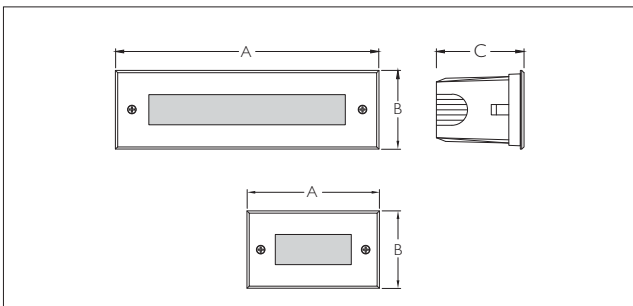

ID	Wattage	A	B	C	Cutout(mm)
2754	3W LED	130	76	90	126 x 71 x 83
2745	6W LED	130	76	90	126 x 71 x 83
2753	6W LED	255	76	90	242 x 71 x 83
2741	12W LED	255	76	90	242 x 71 x 83

Photometric