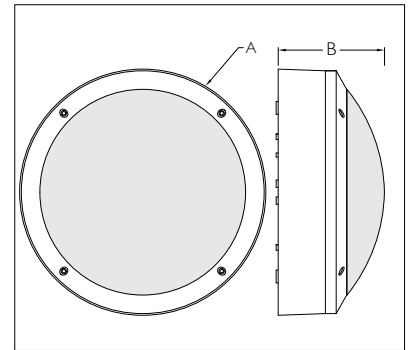

Focus Midi - Y Frame

ID	Wattage	A	B
5629	18W CFLC	Ø271	75
5634	12W LED	Ø271	75

Focus Midi - Half Frame

ID	Wattage	A	B
5628	18W CFLC	Ø271	71
5633	12W LED	Ø271	71

Focus - Open Frame

ID	Wattage	A	B
4063	2 x E27 Holder	Ø365	158
4032	24W LED	Ø365	158