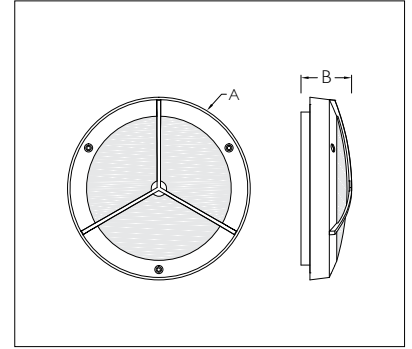

Focus Midi - Y Frame

ID	Wattage	A	B
5629	18W CFLC	Ø271	75
5634	12W LED	Ø271	75