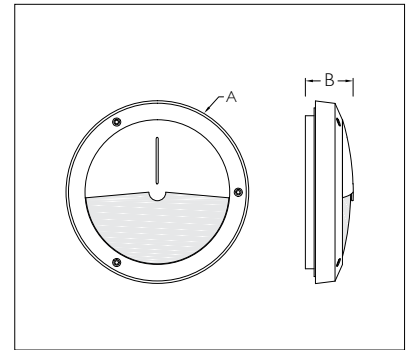

Focus Midi - Half Frame

ID	Wattage	A	B
5628	18W CFLC	Ø271	71
5633	12W LED	Ø271	71