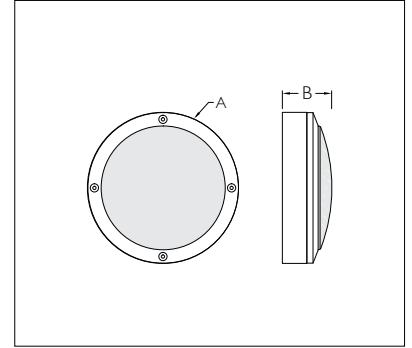

Important Note :
To ensure proper installation, kindly translate / communicate the installation instructions to a qualified electrician in their respective local language.

Focus Mini - Open Frame

ID	Wattage	A	B
4025	18W CFLC	Ø222	70