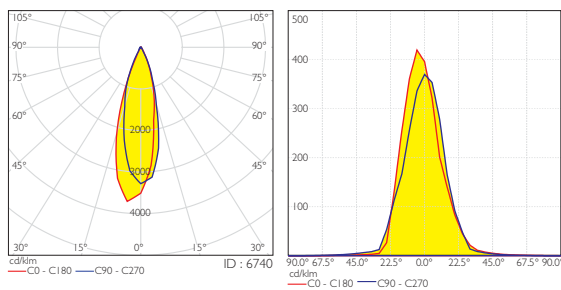

ID	Voltage	Wattage
6740	24V dc	1 x 3W LED WW
4116	24V dc	1 x 3W LED RGB

Photometric Data

Lux Distance Curve

Center Beam LUX

Distance	Center Beam LUX	Beam Width V	Beam Width H
2m	92.48 LUX	0.9 m	0.9 m
4m	23.12 LUX	1.9 m	1.8 m
6m	10.28 LUX	2.8 m	2.6 m
8m	5.78 LUX	3.8 m	3.5 m
10m	3.70 LUX	4.7 m	4.4 m
12m	2.57 LUX	5.6 m	5.3 m

Vert. Spread 26.5 Horiz. Spread 24.7

Product Dimension