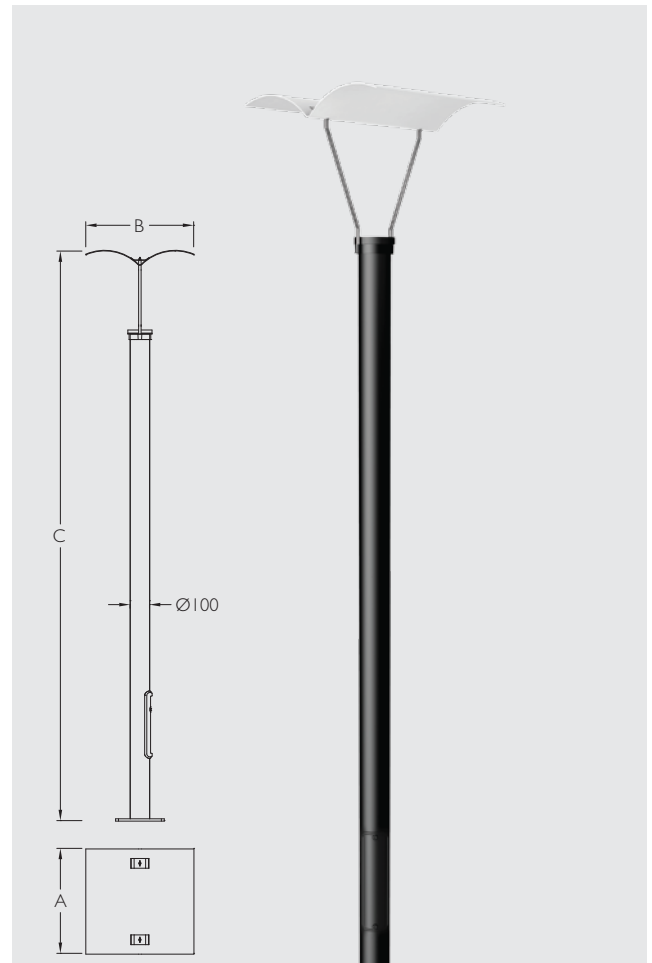

Glider Symmetric

Glider Symmetric luminaire with symmetrical light distribution providing indirect lighting outstanding visual appeal and precision optical system with very low glare rating.

Technical Specifications

- Luminaire made of extruded aluminium alloy (grade 6063) with die-cast aluminium components and non corrosive SS fasteners
- Reflector system made of aluminium sheet (powder coated white for high reflection).
- Silicon gasket
- GI mounting plate with an anchorage unit made out of hot dip galvanised steel for extra guarantee against corrosion. Luminaire can be aligned on the mounting plate around 360°.
- Cable entries for through-wiring of mains supply cable.
- Integral power supply
- Earth connection
- Safety class I
- Protection class IP65
- CE - Conformity mark
- Suitable for operation on 240V, 50Hz single phase ac supply.

Hot dip galvanised mounting plate with four GI steel M16 fixing screws.

ID	Wattage	A	B	C	Mounting
6666	70W MH G12	540	555	2930	Fig. I
7028	20W LED	540	555	2930	Fig. I

The luminous flux and the connected wattage quoted might change as a result of technical progress. For the latest technical information, Installation guidelines and product updates with LED service life please refer to the website at www.klite.in