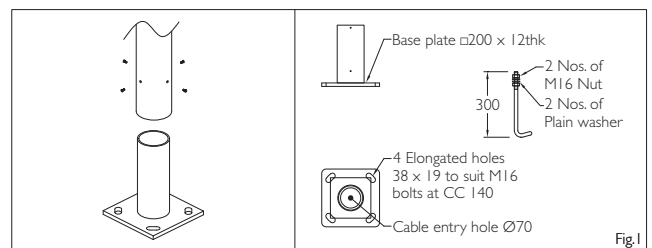

- Luminaire made of extruded aluminium alloy (grade 6063) with die-cast aluminium components and non corrosive SS fasteners
- Reflector system made of aluminium sheet (powder coated white for high reflection).
- Silicon gasket
- GI mounting plate with an anchorage unit made out of hot dip galvanised steel for extra guarantee against corrosion. Luminaire can be aligned on the mounting plate around 360°.
- Cable entries for through-wiring of mains supply cable.
- Integral power supply
- Earth connection
- Safety class I
- Protection class IP65
- CE - Conformity mark
- Suitable for operation on 240V, 50Hz single phase ac supply.

Hot dip galvanised mounting plate with four GI steel M16 fixing screws.

ID	Wattage	A	B	C	Mounting
6666	70W MH G12	540	555	2930	Fig. I
7028	20W LED	540	555	2930	Fig. I

The luminous flux and the connected wattage quoted might change as a result of technical progress. For the latest technical information, Installation guidelines and product updates with LED service life please refer to the website at www.klite.in