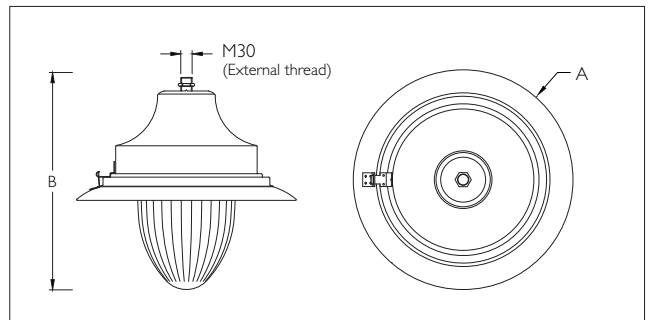

Pelican Fort

Innovative Design options to provide Visual integration with the environment. High Brightness, LED Light source do not pose any environment risks. Designed for highest efficiency in terms of more lumens at reduced wattages contributing to a Greener World. Long life span with very low maintenance.

Technical Specifications

- Luminaire made up of spun aluminium body
- Non yellowing, UV stabilised, clear acrylic V diffuser / clear acrylic convex diffuser / clear polycarbonate V diffuser.
- Suitable for mounting to internally threaded pipe of designation M30.
- Finished with pure polyester powder coated black.
- Cable entries for through-wiring of mains supply cable
- Earth connection
- Safety class I
- Protection class : IP65
- CE - Conformity mark
- Prewired with LED driver and suitable for operation on 240V, 50Hz single phase ac supply.

Product Benefits

- High luminous efficiency at reduced wattage.
- Top cover retained by hinge for easy maintenance.
- Functionally versatile, strong and stable with sound engineering.
- Corrosion resistant and Maintenance free.
- Quick installation and low assembly costs.
- Sustainable LED technology offers durability and optimal light output with low power consumption.

Available Finish

Finished with pure polyester powder coated black.

ID	Wattage	A	B
6791 A9 / A11 / A12	1 x 50W LED	Ø634	618 / 412 / 610
6799 A9 / A11 / A12	2 x 50W LED	Ø634	618 / 412 / 610

Diffuser option : A9 - V Diffuser Clear. A11 - Convex Diffuser Clear.
A12 - Polycarbonate V Diffuser Clear.

Asymmetrical Distribution.

The luminous flux and the connected wattage quoted might change as a result of technical progress. For the latest technical information, Installation guidelines and product updates with LED service life please refer to the website at www.klite.in

Important Note : To ensure proper installation, kindly translate / communicate the installation instructions to a qualified electrician in their respective local language.