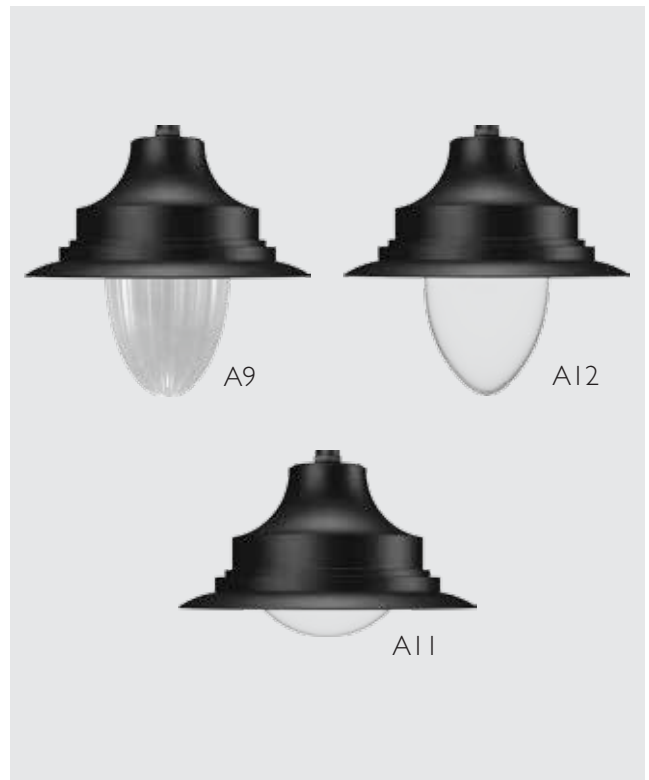

## Technical Specifications

- Luminaire made up of spun aluminium body
- Non yellowing, UV stabilised, clear acrylic V diffuser / clear acrylic convex diffuser / clear polycarbonate V diffuser.
- Suitable for mounting to internally threaded pipe of designation M30.
- Finished with pure polyester powder coated black.
- Cable entries for through-wiring of mains supply cable
- Earth connection
- Safety class I
- Protection class : IP65
- CE - Conformity mark
- Prewired with LED driver and suitable for operation on 240V, 50Hz single phase ac supply.

## Available Finish

Finished with pure polyester powder coated black.

ID	Wattage	A	B
6791 A9 / A11 / A12	1 x 50W LED	Ø634	618 / 412 / 610
6799 A9 / A11 / A12	2 x 50W LED	Ø634	618 / 412 / 610

Diffuser option : A9 - V Diffuser Clear. A11 - Convex Diffuser Clear.  
A12 - Polycarbonate V Diffuser Clear.