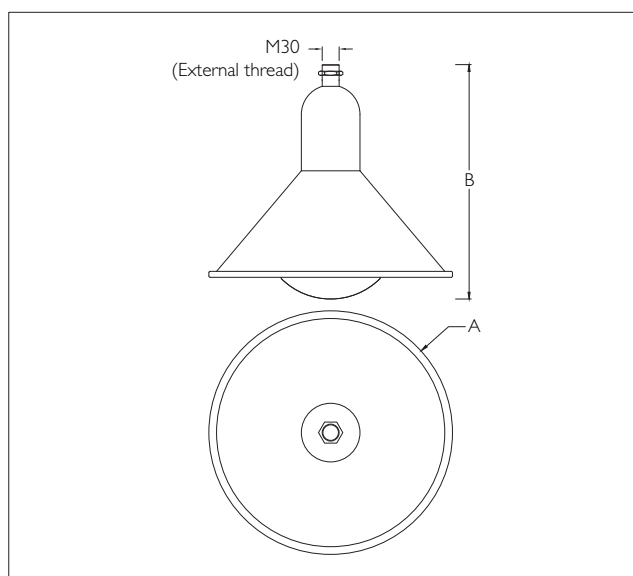

Karona Fort Mini

Karona Fort Mini pathway luminaires is a special purpose outdoor luminaire, integral model, totally weather proof aesthetically contoured. Improved long lasting protection against ingress of dust / moisture / insects inside optical compartment. Streamlined profile for lesser aerodynamic resistance.

Technical Specifications

- Luminaire comprises of specially contoured spun aluminium body featuring high strength and anti corrosion.
- Non yellowing, UV stabilised, convex type translucent / clear acrylic diffuser.
- Integrated with 30W LED.
- Suitable for mounting to internally threaded pipe of designation M30.
- Cable entries for through-wiring of mains supply cable
- Integral power supply
- Earth connection
- Safety class I
- Protection class : IP54
- CE - Conformity mark
- Prewired with LED driver and suitable for operation on 240V, 50Hz single phase ac supply.

Product Benefits

- High luminous efficiency at reduced wattage.
- Functionally versatile, strong and stable with sound engineering.
- Corrosion resistant and easy maintenance.
- Quick installation and low assembly costs.
- Sustainable LED technology offers durability and optimal light output with low power consumption.

Area of Application

Illuminating parks, Gardens, commercial complex, Pathways in residential buildings & office complex.

Available Finish

Pure polyester powder coated Black.

ID	Wattage	A	B
5187 A11	30W LED	Ø475	455
4955 A10	30W LED	Ø475	455

Note : A10-Convex diffuser Translucent. A11-Convex diffuser Clear

The luminous flux and the connected wattage quoted might change as a result of technical progress. For the latest technical information, Installation guidelines and product updates with LED service life please refer to the website at www.klite.in

Important Note : To ensure proper installation, kindly translate / communicate the installation instructions to a qualified electrician in their respective local language.