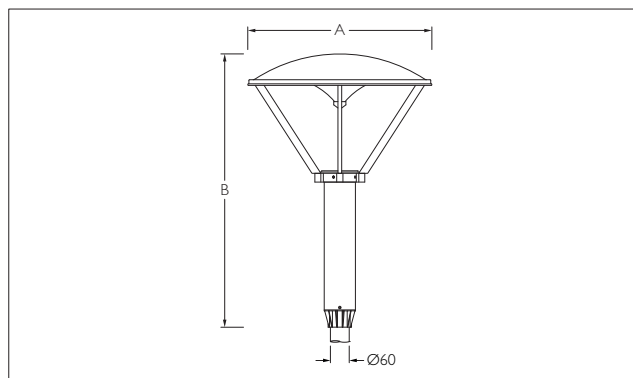

Product Benefits

- High luminous efficiency at reduced wattage.
- Elegant, Functionality
- Environmental Friendly
- Sustainable LED technology offers durability and optimal light output with low power consumption.

Area of Application

Illuminating parks, Gardens, commercial complex, Pathways in residential buildings & office complex.

Available Finish

Pure polyester powder coated Black.

Accessory

A separate IP67 rated connector can be supplied for a secure connection to the network.

Light Distribution

Luminaire photometric data IES files for the light planning program DIALux can be downloaded in IES-format on the K-LITE web page www.klite.in

Installation Recommendation

For latest technical information, Installation guidelines and product updates please refer to our website at www.klite.in

ID	Wattage	A	B
6621	70W MH G12	Ø590	870
5031	20W LED	Ø590	870

Important Note : To ensure proper installation, kindly translate / communicate the installation instructions to a qualified electrician in their respective local language.