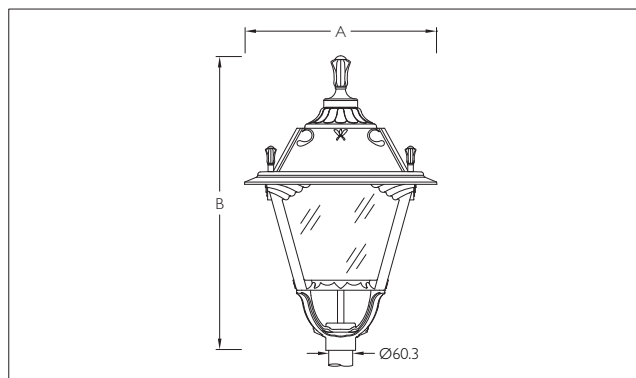

Dynasty

A modern heritage post top luminaire upgraded with high performance light engines. Aesthetically designed sturdy construction ensures a long life against all weather condition, maintaining initial performances through the lifetime of the installation. Designed for highest efficiency in terms of more lumens at reduced wattages.

Technical Specifications

- The luminaire comprises of aluminium top cover with decorative supporting arms.
- Frosted glass diffuser.
- The lamp along with driver is housed inside the top portion and the bottom portion attached to a cast aluminium base.
- Luminaire integrated with 30W LED / E27 holder.
- Suitable for mounting on 60mm OD pipe.
- Cable entries for through-wiring of mains supply cable
- Integral power supply for LED.
- Protection class IP03
- CE - Conformity mark
- Suitable for operation on 240V, 50Hz single phase ac supply.

Product Benefits

- High luminous efficiency at reduced wattage.
- Elegance, Functionality.
- Environmental friendly.
- Dark sky compliant protects pedestrians from glare, in addition to preventing spill light above the horizontal plane.
- Sustainable LED technology offers durability and optimal light output with low power consumption.

Available Finish

Pure polyester powder coated Black.

ID	Wattage	A	B
5030	30W LED	□484	741
4917	E27	□484	741

Max.Wattage E27 : 30W LED / 45W CFL

The luminous flux and the connected wattage quoted might change as a result of technical progress. For the latest technical information, Installation guidelines and product updates with LED service life please refer to the website at www.klite.in

Important Note : To ensure proper installation, kindly translate / communicate the installation instructions to a qualified electrician in their respective local language.