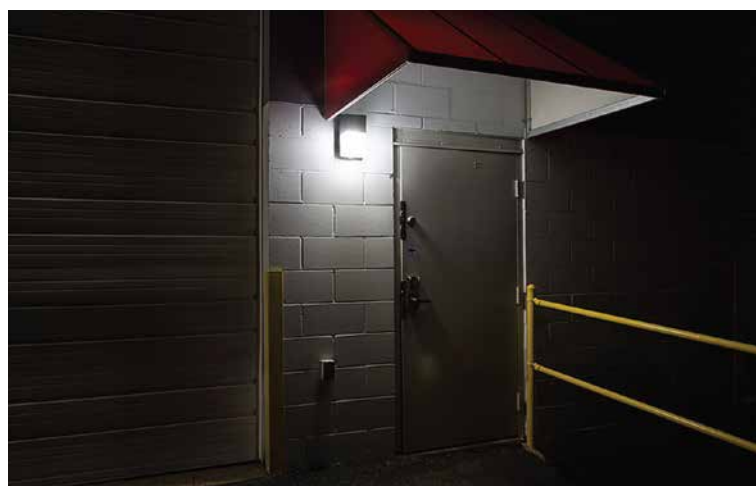

Rectra - Half Frame

The Bulk head are the perfect combination of aesthetic fixture design and optimum illumination performance. Surface mounting wall light for illumination of interior and exterior locations where guidance and security lighting is required.

Technical Specifications

- Luminaire made of die cast aluminium with non corrosive SS fasteners
- Non yellowing UV stabilized polycarbonate translucent diffuser
- Silicone gasket
- Cable entries for through-wiring of mains supply cable.
- Integral power supply for LED.
- Protection class IP54
- CE - Conformity mark
- Suitable for operation on 240V, 50Hz single phase ac supply.

Suitable for Private & Public areas, Commercial centres, Walkways, Residential, Passages.

Available Finish

Pure polyester powder coated Black.

BULK HEAD LUMINAIRES

ID	Wattage	A	B	C
4055	E27 Holder	185	84	280
4046	12W LED	185	84	280