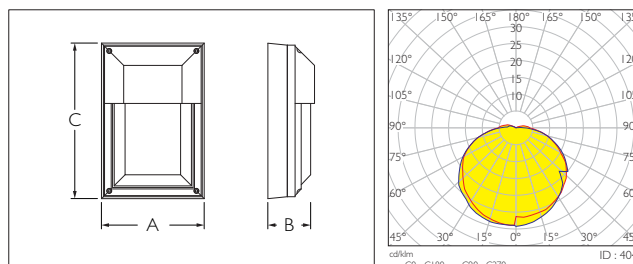

ID	Wattage	A	B	C
4055	E27 Holder	185	84	280
4046	12W LED	185	84	280

Note : Max. Wattage : 13W LED / 20W CFLE

The luminous flux and the connected wattage quoted might change as a result of technical progress. For the latest technical information, Installation guidelines and product updates with LED service life please refer to the website at www.klite.in

Important Note : To ensure proper installation, kindly translate / communicate the installation instructions to a qualified electrician in their respective local language.