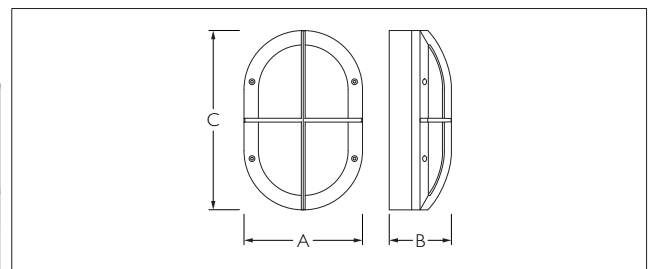

ID	Wattage	A	B	C
4052	E27 Holder	185	97	280
4043	12W LED	185	97	280

The luminous flux and the connected wattage quoted might change as a result of technical progress. For the latest technical information, Installation guidelines and product updates with LED service life please refer to the website at www.klite.in

Important Note : To ensure proper installation, kindly translate / communicate the installation instructions to a qualified electrician in their respective local language.