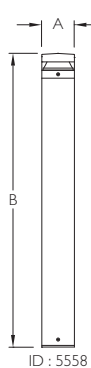

Technical Specifications

- Luminaire made of extruded aluminium alloy (grade 6063) with die-cast aluminium components and non corrosive SS fasteners.
- For optimum coordination with lighting situation, these luminaires can be supplied in three different mounting heights.
- Reflector system made of die-cast / spun aluminium.
- Non yellowing UV stabilized polycarbonate clear diffuser.
- Silicone gasket.
- Cast Iron / aluminium mounting plate for bolting onto a foundation. Luminaire can be aligned on the mounting plate around 360°.
- Cable entries for through-wiring of mains supply cable.
- Integral power supply
- Earth connection
- Safety class I
- Suitable for operation on 240V, 50Hz single phase ac supply.

ID	Wattage	A	B	C	Mounting
5558	8W LED	Ø100	900	---	Fig.1
5559	8W LED	Ø100	370	---	Fig.1
5560	8W LED	Ø100	220	Ø134	Fig.2

The luminous flux and the connected wattage quoted might change as a result of technical progress. For the latest technical information, Installation guidelines and product updates with LED service life please refer to the website at www.klite.in