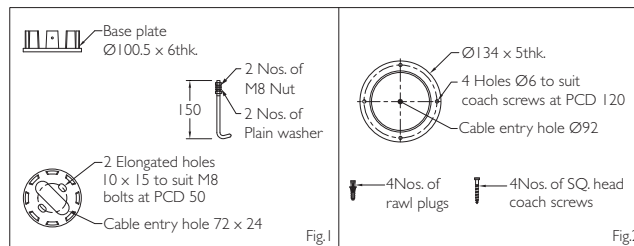

Technical Specifications

- Luminaire made of extruded aluminium alloy (grade 6063) with die-cast aluminium components and non corrosive SS fasteners.
- For optimum coordination with lighting situation, these luminaires can be supplied in three different mounting heights.
- Reflector system made of die-cast / spun aluminium.
- Non yellowing UV stabilized polycarbonate clear diffuser.
- Silicone gasket.
- Cast Iron / aluminium mounting plate for bolting onto a foundation. Luminaire can be aligned on the mounting plate around 360°.
- Cable entries for through-wiring of mains supply cable.
- Integral power supply
- Earth connection
- Safety class I
- Suitable for operation on 240V, 50Hz single phase ac supply.

ID	Wattage	A	B	C	Mounting
5558	8W LED	Ø100	900	---	Fig.1
5559	8W LED	Ø100	370	---	Fig.1
5560	8W LED	Ø100	220	Ø134	Fig.2

The luminous flux and the connected wattage quoted might change as a result of technical progress. For the latest technical information, Installation guidelines and product updates with LED service life please refer to the website at www.klite.in