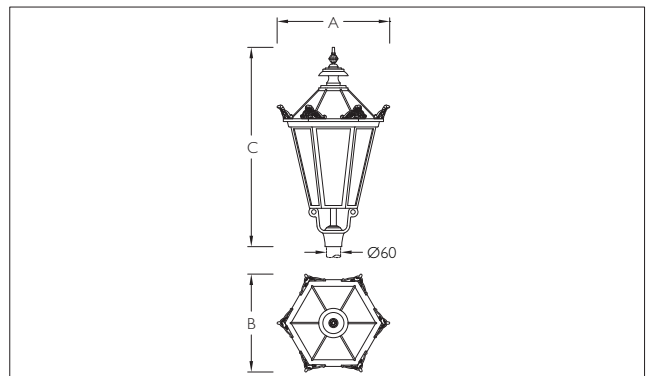

Genesis

A modern heritage post top luminaire upgraded with high performance light engines. Aesthetically designed sturdy construction ensures a long life against all weather condition, maintaining initial performances through the lifetime of the installation.

Product Description

- The luminaire comprises of aluminium top cover with decorative embellishment.
- Translucent diffuser formed from non-yellowing acrylic sheet.
- The lamp along with driver is housed inside the top portion and the bottom portion of supporting arms attached to a cast aluminium base.
- Suitable for mounting on 60mm OD pipe.
- Cable entries for through-wiring of mains supply cable
- Integral power supply for LED.
- Protection class IP03
- **CE** - Conformity mark
- Suitable for operation on 240V, 50Hz single phase ac supply.

Product Benefits

- High luminous efficiency at reduced wattage.
- Elegance, Functionality.
- Environmental friendly.
- Dark sky compliant protects pedestrians from glare, in addition to preventing spill light above the horizontal plane.
- Sustainable LED technology offers durability and optimal light output with low power consumption.

Area of Application

Illuminating parks, Gardens, commercial complex, Pathways in residential buildings & office complex.

Available Finish

Pure polyester powder coated Black.

ID	Wattage	A	B	C
5436	60W LED	480	417	850

The luminous flux and the connected wattage quoted might change as a result of technical progress. For the latest technical information, Installation guidelines and product updates with LED service life please refer to the website at www.klite.in

Important Note : To ensure proper installation, kindly translate / communicate the installation instructions to a qualified electrician in their respective local language.