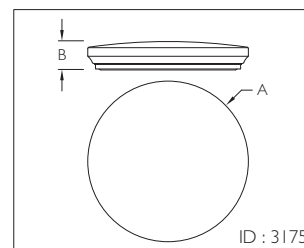

Volans Wavy / Volans

"Volans" surface mounted range of LED ceiling lights are a perfect fit for varied lighting applications. Very efficient & effective light output with high light uniformity. A perfect range of luminaires suitable for both commercial and residential applications.

Technical Specifications

- Luminaire made of spun aluminium for better thermal management.
- UV stabilized translucent acrylic diffuser for excellent diffused lighting experience throughout the life of the fixture.
- Cable entries for through-wiring of mains supply cable
- Protection class IP20
- CE - Conformity mark
- CCT Switching (Colour Changing) : WW / NW / CW.
- Suitable for operation on 240V, 50Hz single phase ac supply.

Product Benefits

- Elegant homogeneous designs.
- Attractive high quality housing and optics.
- Sturdy construction in order to maintain performance of the luminaire and to reduce maintenance costs.
- Quick & simple installation.
- Flexible deployment options with a wide spectrum of applications.
- Available in multiple sizes and lamp types.

Area of Application

Corporate Offices, Malls, Restaurants, Receptions, Corridors, Commercial & Business Centers.

Available Finish

White epoxy polyester powder coating.

ID	Wattage	A	B
3174	36W LED	Ø497	88
3175	36W LED	Ø497	88

PORTICO LUMINAIRES

The luminous flux and the connected wattage quoted might change as a result of technical progress. For the latest technical information, Installation guidelines and product updates with LED service life please refer to the website at www.klite.in

Important Note : To ensure proper installation, kindly translate / communicate the installation instructions to a qualified electrician in their respective local language.