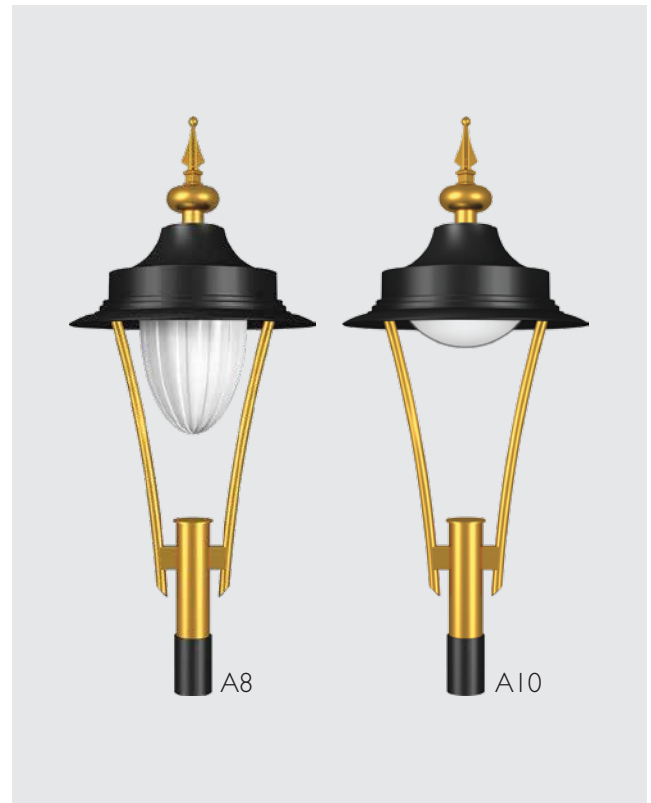

Ring Fort Arc Mini

A modern heritage post top luminaire upgraded with high performance light engines. Aesthetically designed sturdy construction ensures a long life against all weather condition, maintaining initial performances through the lifetime of the installation. Designed for highest efficiency in terms of more lumens at reduced wattages.

Technical Specifications

- The luminaire comprises of specially contoured spun aluminium body with supporting brackets.
- Non yellowing, UV stabilised, convex type translucent acrylic diffuser / V diffuser translucent.
- Bracket suitable for mounting on swaged pipe to 52mm OD of 200mm height.
- Cable entries for through-wiring of mains supply cable
- Integral power supply
- Earth connection
- Safety class I
- Protection class IP54
- **CE** - Conformity mark
- Suitable for operation on 240V, 50Hz single phase ac supply.

Product Benefits

- High luminous efficiency at reduced wattage.
- Functionally versatile, strong and stable with sound engineering.
- Quick installation and low assembly costs.
- Dark sky compliant protects pedestrians from glare, in addition to preventing spill light above the horizontal plane.
- Sustainable LED technology offers durability and optimal light output with low power consumption.

Area of Application

Illuminating parks, Gardens, commercial complex, Pathways in residential buildings & office complex.

Available Finish

Pure polyester powder coated Black.

ID	Wattage	A	B
5352 A8 / A10	30W LED	Ø425	1000