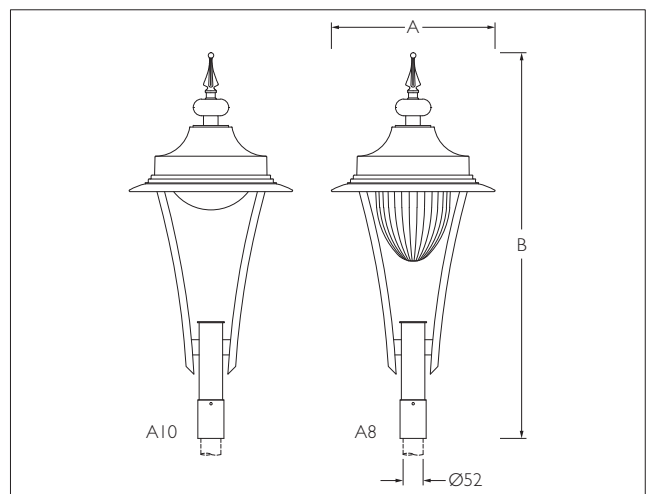

Technical Specifications

- The luminaire comprises of specially contoured spun aluminium body with supporting brackets.
- Non yellowing, UV stabilised, convex type translucent acrylic diffuser / V diffuser translucent.
- Bracket suitable for mounting on swaged pipe to 52mm OD of 200mm height.
- Cable entries for through-wiring of mains supply cable
- Integral power supply
- Earth connection
- Safety class I
- Protection class IP54
- **CE** - Conformity mark
- Suitable for operation on 240V, 50Hz single phase ac supply.

Area of Application

Illuminating parks, Gardens, commercial complex, Pathways in residential buildings & office complex.

Available Finish

Pure polyester powder coated Black.

ID	Wattage	A	B
5352 A8 / A10	30W LED	Ø425	1000