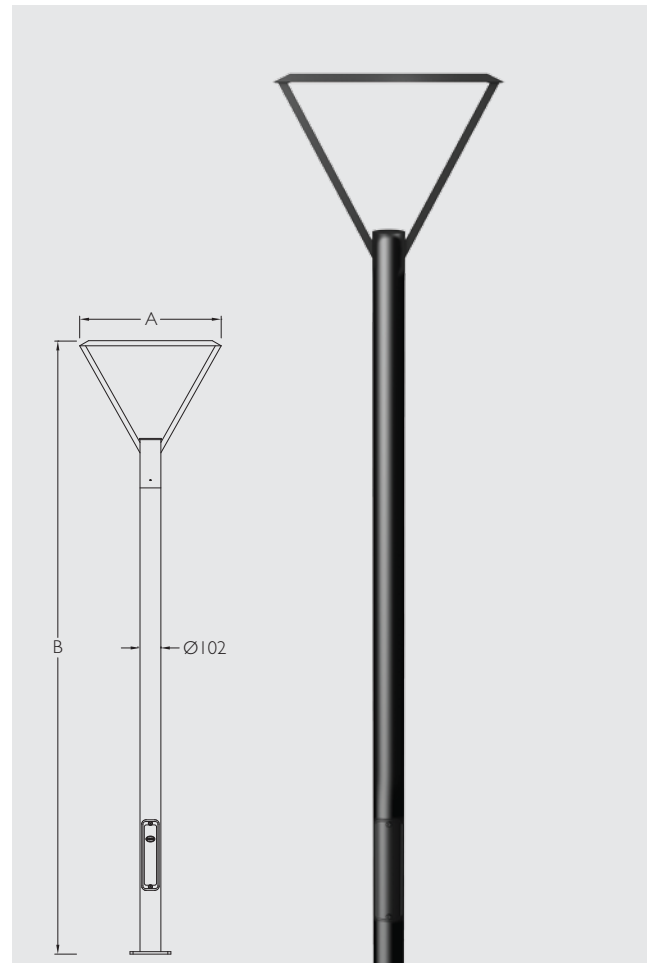

Technical Specifications

- The luminaire totally weather proof with housing made of rectangular tube, integrated with supporting arms and MS pipe and non corrosive SS fasteners.
- Non yellowing UV stabilized translucent acrylic diffuser for glare free, uniform light distribution.
- GI mounting plate with an anchorage unit made out of hot dip galvanised steel for extra guarantee against corrosion.
- Cable entries for through-wiring of mains supply cable.
- Integral power supply
- Earth connection
- Safety class I
- Protection class IP53
- CE - Conformity mark
- Suitable for operation on 240V, 50Hz single phase ac supply.

Product Benefits

- Practical . Elegant . Efficient
- Easy to maintain, robust and durable construction.
- Dark sky compliant protects pedestrians from glare, in addition to preventing spill light above the horizontal plane.
- Sustainable LED technology offers durability and optimal light output with low power consumption.

Area of Application

Suitable for Private & Public areas, Illuminating Driveways, Pathways, Boulevard's, Entrances, Squares & Gardens.

Available Finish

Pure polyester powder coated Graphite grey / Black.

ID	Wattage	A	B	Mounting
4238	40W LED	692	3000	Fig.1

The luminous flux and the connected wattage quoted might change as a result of technical progress. For the latest technical information, Installation guidelines and product updates with LED service life please refer to the website at www.klite.in

Important Note : To ensure proper installation, kindly translate / communicate the installation instructions to a qualified electrician in their respective local language.