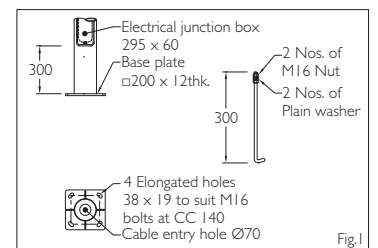

Technical Specifications

- The luminaire totally weather proof with housing made of rectangular tube, integrated with supporting arms and MS pipe and non corrosive SS fasteners.
- Non yellowing UV stabilized translucent acrylic diffuser for glare free, uniform light distribution.
- GI mounting plate with an anchorage unit made out of hot dip galvanised steel for extra guarantee against corrosion.
- Cable entries for through-wiring of mains supply cable.
- Integral power supply
- Earth connection
- Safety class I
- Protection class IP53
- CE - Conformity mark
- Suitable for operation on 240V, 50Hz single phase ac supply.

Product Benefits

- Practical . Elegant . Efficient
- Easy to maintain, robust and durable construction.
- Dark sky compliant protects pedestrians from glare, in addition to preventing spill light above the horizontal plane.
- Sustainable LED technology offers durability and optimal light output with low power consumption.

Area of Application

Suitable for Private & Public areas, Illuminating Driveways, Pathways, Boulevard's, Entrances, Squares & Gardens.

Available Finish

Pure polyester powder coated Graphite grey / Black.

ID	Wattage	A	B	Mounting
4238	40W LED	692	3000	Fig.1

The luminous flux and the connected wattage quoted might change as a result of technical progress. For the latest technical information, Installation guidelines and product updates with LED service life please refer to the website at www.klite.in

Important Note : To ensure proper installation, kindly translate / communicate the installation instructions to a qualified electrician in their respective local language.