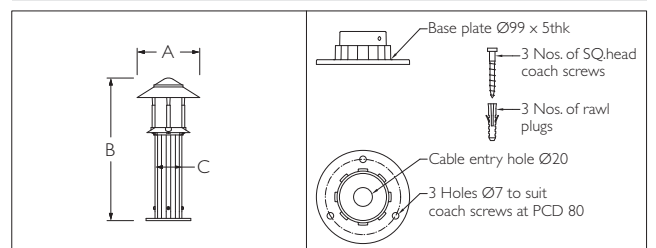

Technical Specifications

- Luminaire made of extruded fluted aluminium alloy (grade 6063) with die-cast aluminium components and non corrosive SS fasteners.
- For optimum coordination with lighting situation, these luminaires can be supplied in three different mounting heights.
- Reflector system made of die-cast aluminium.
- Non yellowing UV stabilized polycarbonate translucent diffuser.
- Silicone gasket
- Die-cast aluminium mounting plate for bolting onto a foundation. Luminaire can be aligned on the mounting plate around 360°.
- Cable entries for through-wiring of mains supply cable.
- Integral power supply
- Earth connection
- Safety class I
- Protection class IP 54
- CE - Conformity mark
- Suitable for operation on 240V, 50Hz single phase ac supply.

Product Benefits

- Sturdy construction in order to maintain performance of the luminaire and to reduce maintenance costs.
- Quick & simple installation.
- Dark sky compliant protects pedestrians from glare by preventing spill light above the horizontal plane.

Area of Application

Suitable for Residential & Public areas for Illuminating Driveways, Pathways, Flowerbeds, Entrances, Squares, Gardens and as well as landscape architecture.

Available Finish

Pure polyester powder coated Graphite grey / Black.

ID	Wattage	A	B	C
5451	18W CFLC	Ø140	920	Ø60
5452	18W CFLC	Ø140	620	Ø60
5688	18W CFLC	Ø140	320	Ø60