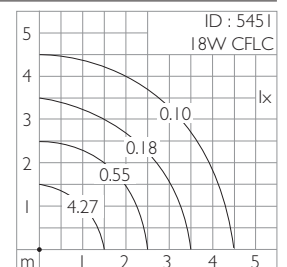

## Available Finish

Pure polyester powder coated Graphite grey / Black.

ID	Wattage	A	B	C
5451	18W CFLC	Ø140	920	Ø60
5452	18W CFLC	Ø140	620	Ø60
5688	18W CFLC	Ø140	320	Ø60

For the latest technical information, Installation guidelines and product updates please refer to the website at [www.klite.in](http://www.klite.in)