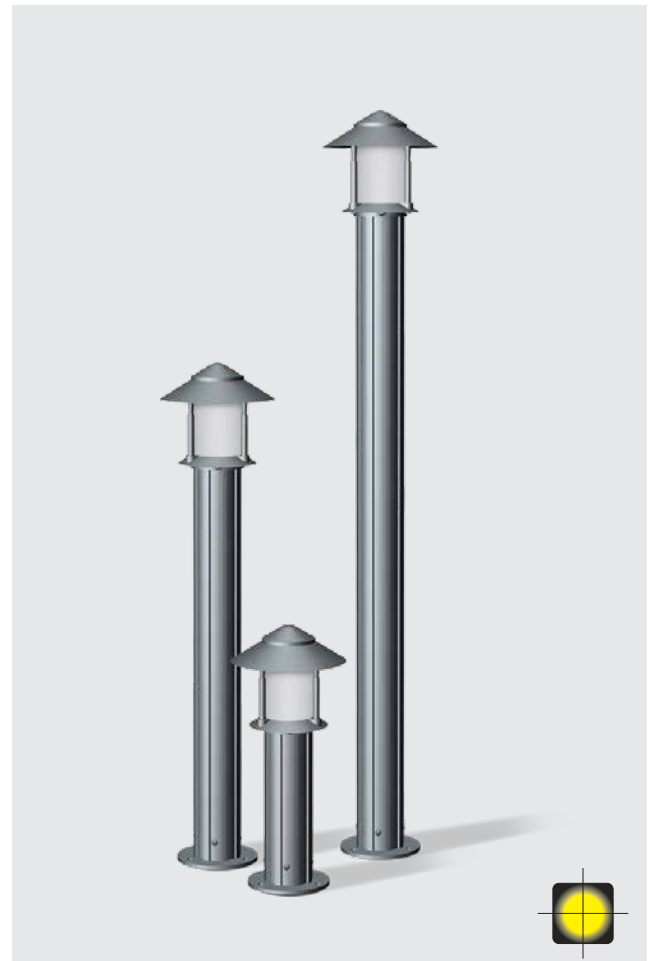

Technical Specifications

- Luminaire made of extruded fluted aluminium alloy (grade 6063) with die-cast aluminium components and non corrosive SS fasteners.
- For optimum coordination with lighting situation, these luminaires can be supplied in three different mounting heights.
- Reflector system made of die-cast aluminium.
- Non yellowing UV stabilized polycarbonate translucent diffuser.
- Silicone gasket
- Die-cast aluminium mounting plate for bolting onto a foundation. Luminaire can be aligned on the mounting plate around 360°.
- Cable entries for through-wiring of mains supply cable.
- Integral power supply
- Earth connection
- Safety class I
- Protection class IP 54
- CE - Conformity mark
- Suitable for operation on 240V, 50Hz single phase ac supply.

Product Benefits

- Sturdy construction in order to maintain performance of the luminaire and to reduce maintenance costs.
- Quick & simple installation.
- Dark sky compliant protects pedestrians from glare by preventing spill light above the horizontal plane.

Area of Application

Suitable for Residential & Public areas for Illuminating Driveways, Pathways, Flowerbeds, Entrances, Squares, Gardens and as well as landscape architecture.

Available Finish

Pure polyester powder coated Graphite grey / Black.

ID	Wattage	A	B	C
5451	18W CFLC	Ø140	920	Ø60
5452	18W CFLC	Ø140	620	Ø60
5688	18W CFLC	Ø140	320	Ø60