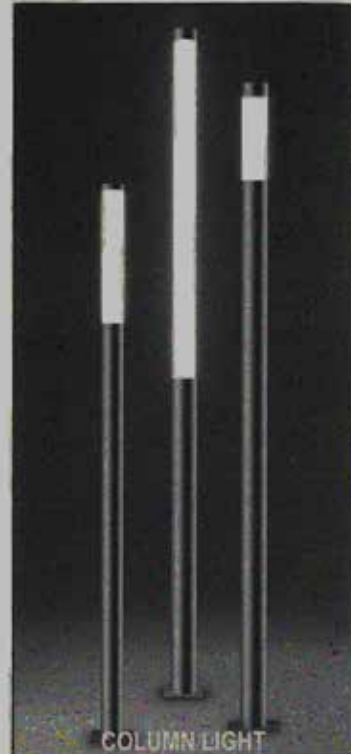

The Range offered by K-lite is comprehensive and versatile. It includes Linear Wall Washers, Up-Down Lighters, LED Strips/Neon Flex, Promenade Lighting, Bollards, Underwater Lighting, Post Top Luminaires, Bulkheads, Pathfinders, IP67

Linear Profiles, Polar Lighting, and a newly introduced series of Facade Lighting.

K-lite's commitment to innovation and quality, shines through in every product, blending functional efficiency with aesthetic appeal. Each luminaire in the landscape range is meticulously crafted to enhance outdoor spaces, offering not only illumination but also enhancing the visual appeal of architectural environments. Whether illuminating pathways, accentuating building facades, or creating ambiance in public spaces, K-lite's luminaires deliver reliability and elegance, making them the preferred choice for architects, landscape designers, and developers aiming to transform outdoor spaces with lighting solutions that integrates form and function seamlessly.

K-lite Industries Private Limited

D-10, Ambattur Industrial Estate,
Chennai - 600058,
T: 26257710, 48591800, 48581950.
M: 9500079797, 9500085511
E: info@k-lite.in, W: www.k-lite.in