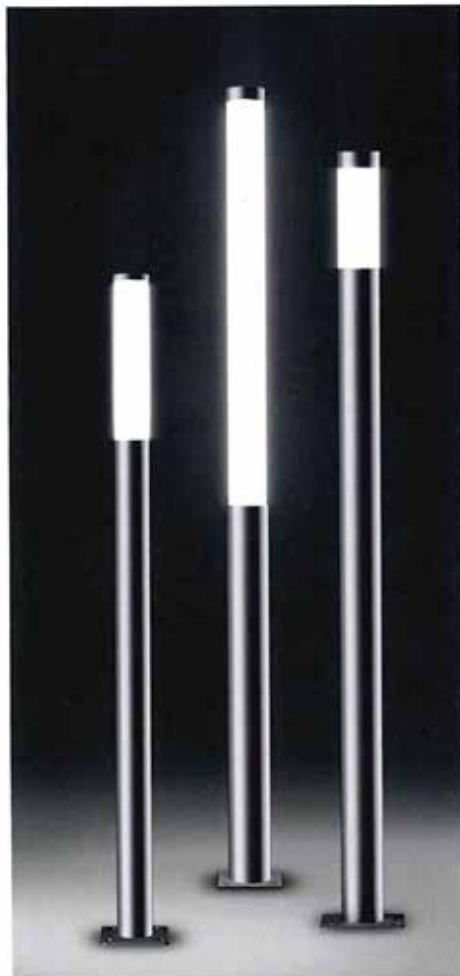

## LIGHTS

## Illuminating Lives: K-Lite's Dedication to Distinctive Lighting

Light shapes our world and emotions. K-Lite, a luminaire leader, embraces lighting's power. Through innovation, design, and commitment, K-Lite enhances life's quality. This article unveils K-Lite's passion for crafting unique atmospheres.

### Among its star performers are the:

- **Linear Wall Washer:** Merging precision and elegance to accentuate architectural nuances.
- **Up-Down Lighters:** Choreographing captivating plays of light and shadow.
- **LED Strips/Neon Flex:** Infusing spaces with dynamic vibrancy.
- **Promenade Lighting:** Transforming mundane pathways into enchanting trails.
- **Bollards:** Marrying aesthetics and utilitarianism with finesse.
- **Underwater Lighting:** Conjuring ethereal aquatic landscapes.
- **Post Top Luminaires:** Bridging timeless charm and modern convenience.
- **Bulkheads:** Harmonizing form and purpose to perfection.
- **Path Finders:** Guiding with subtlety and grace.
- **IP67 Linear Profiles:** Elevating linear precision into an art form.
- **Polar Lighting:** Illuminating spaces with a gentle luminous touch.
- **Newly Added Facade Lighting Series:** Infusing exteriors with a fresh dimension of innovation. ■